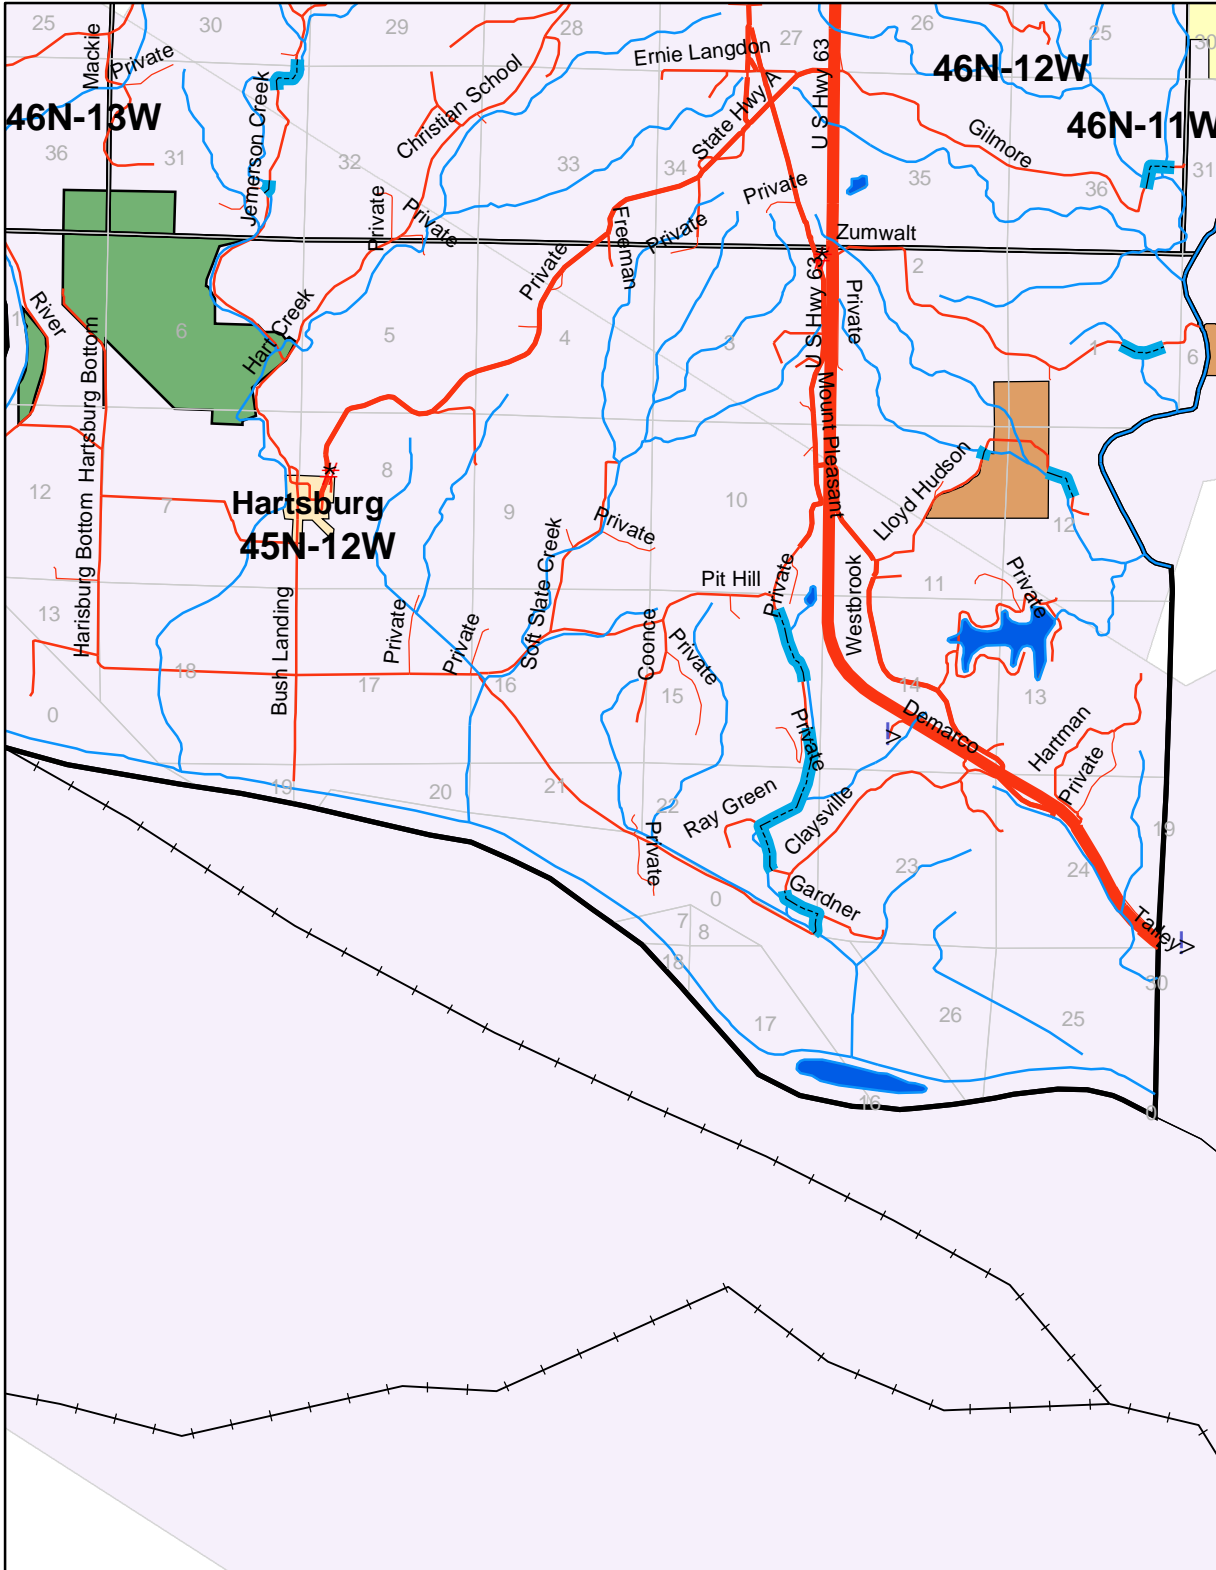

Boone County

Legend

- mo_VOR
- Railroads
- Radio Towers**
- Unknown
- TYPE**
- broadcast
- cable
- cell
- radio
- School_Buildings
- Fire_Stations
- City Boundary
- MDC
- <all other values>
- TYPE**
- County Rd
- County Rd Paved
- Interstate
- Private
- State Hwy
- U S Hwy
- MUproperties
- moDNR
- Earth Quake Faults
- County Boundaries
- Floodable Roads
- airports
- mo_airspace700
- moUSFS

by David Larsen KC0SVH
July 11, 2005