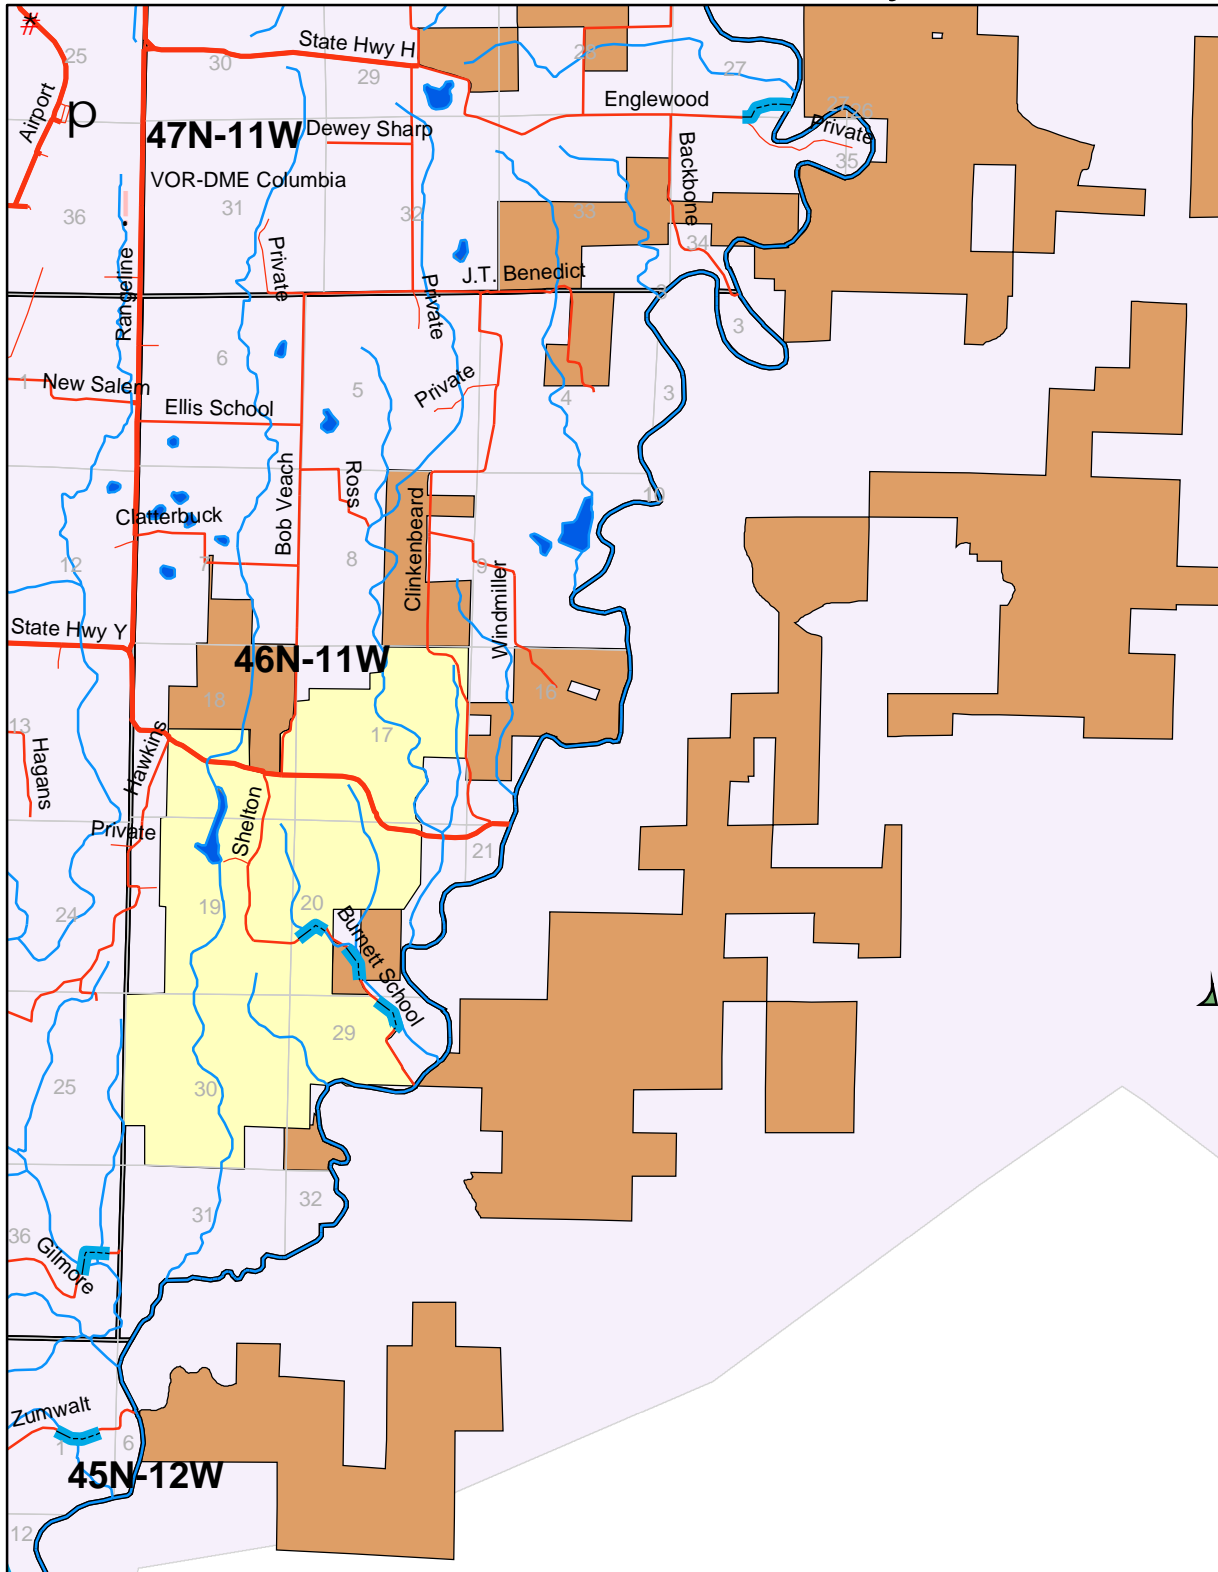

Boone County

Legend

- mo_VOR
- Railroads
- Radio Towers**
- Unknown
- TYPE**
- broadcast
- cable
- cell
- radio
- School_Buildings
- Fire_Stations
- City Boundary
- MDC
- <all other values>
- TYPE**
- County Rd
- County Rd Paved
- Interstate
- Private
- State Hwy
- U S Hwy
- MUproperties
- moDNR
- Earth Quake Faults
- County Boundaries
- Floodable Roads
- airports
- mo_airspace700
- moUSFS

by David Larsen KC0SVH
July 11, 2005