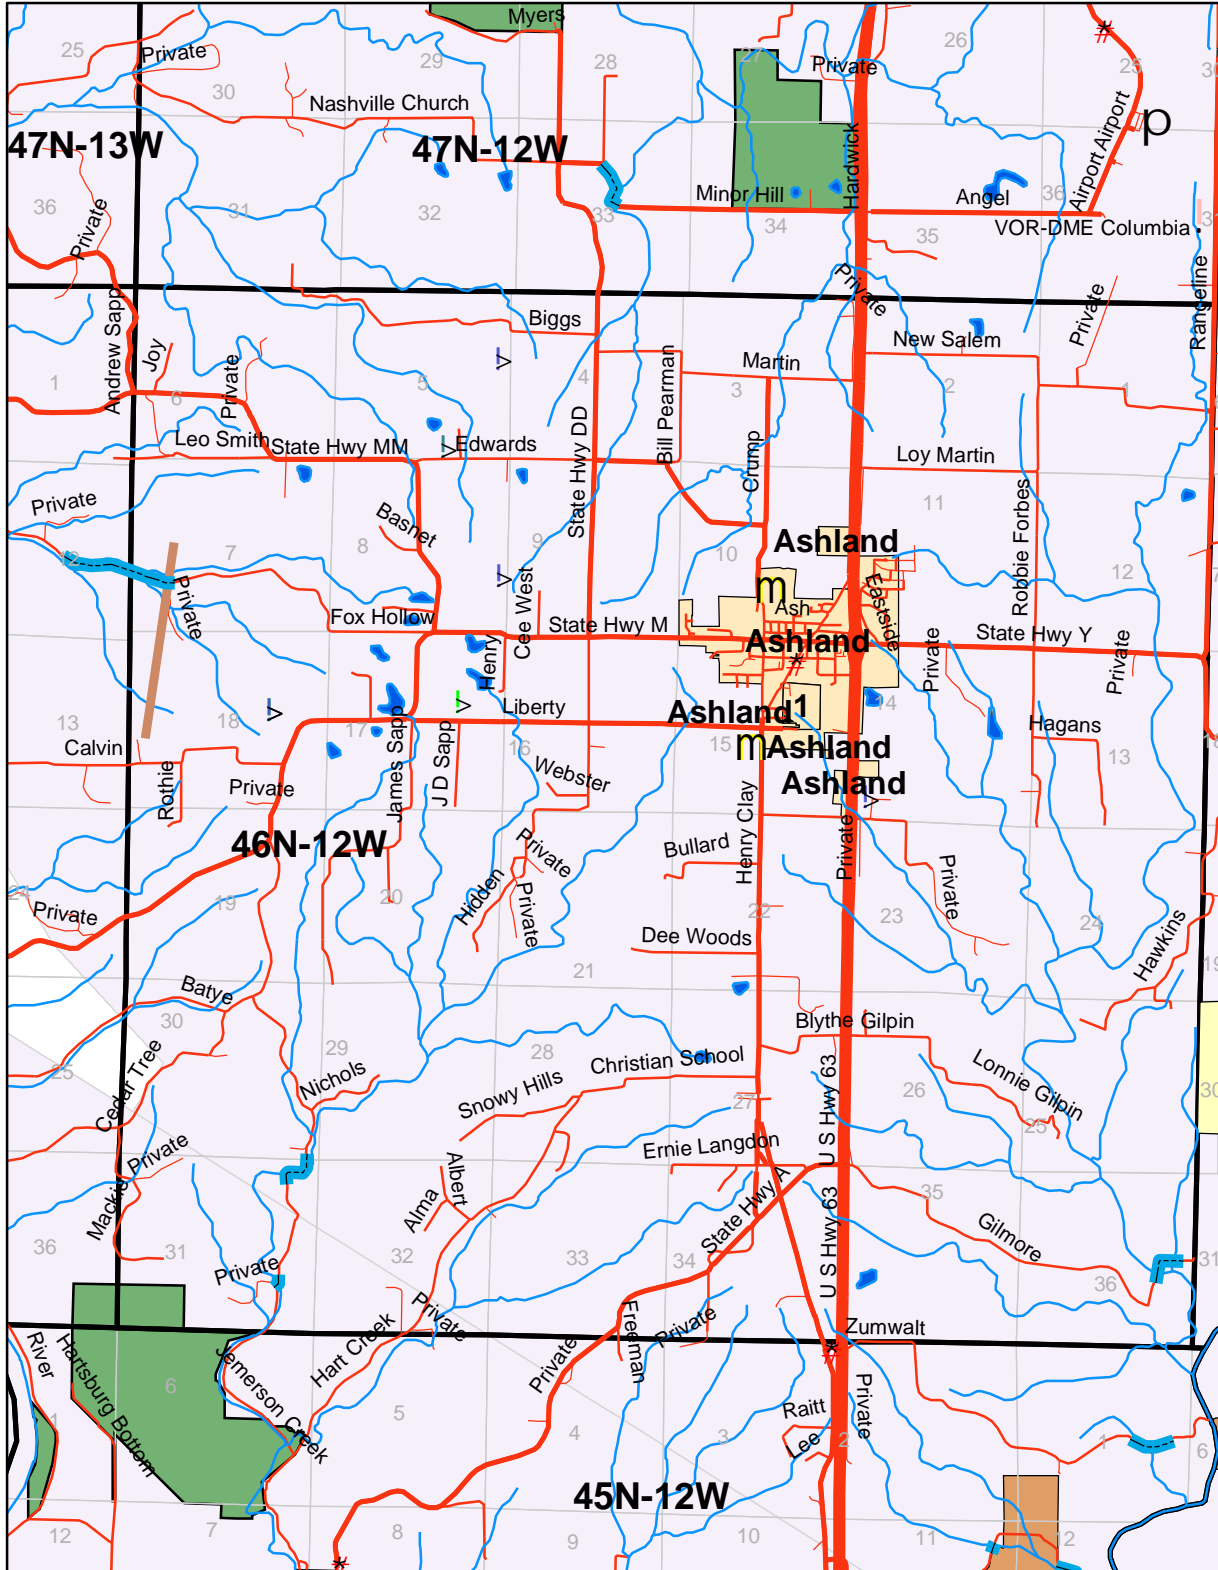

# Boone County

- Legend**
- mo\_VOR
  - Railroads
  - Radio Towers**
  - Unknown
  - TYPE**
  - broadcast
  - cable
  - cell
  - radio
  - School\_Buildings
  - Fire\_Stations
  - City Boundary
  - MDC
  - <all other values>
  - TYPE**
  - County Rd
  - County Rd Paved
  - Interstate
  - Private
  - State Hwy
  - U S Hwy
  - MUproperties
  - moDNR
  - Earth Quake Faults
  - County Boundaries
  - Floodable Roads
  - airports
  - mo\_airspace700
  - moUSFS

by David Larsen KC0SVH  
July 11, 2005