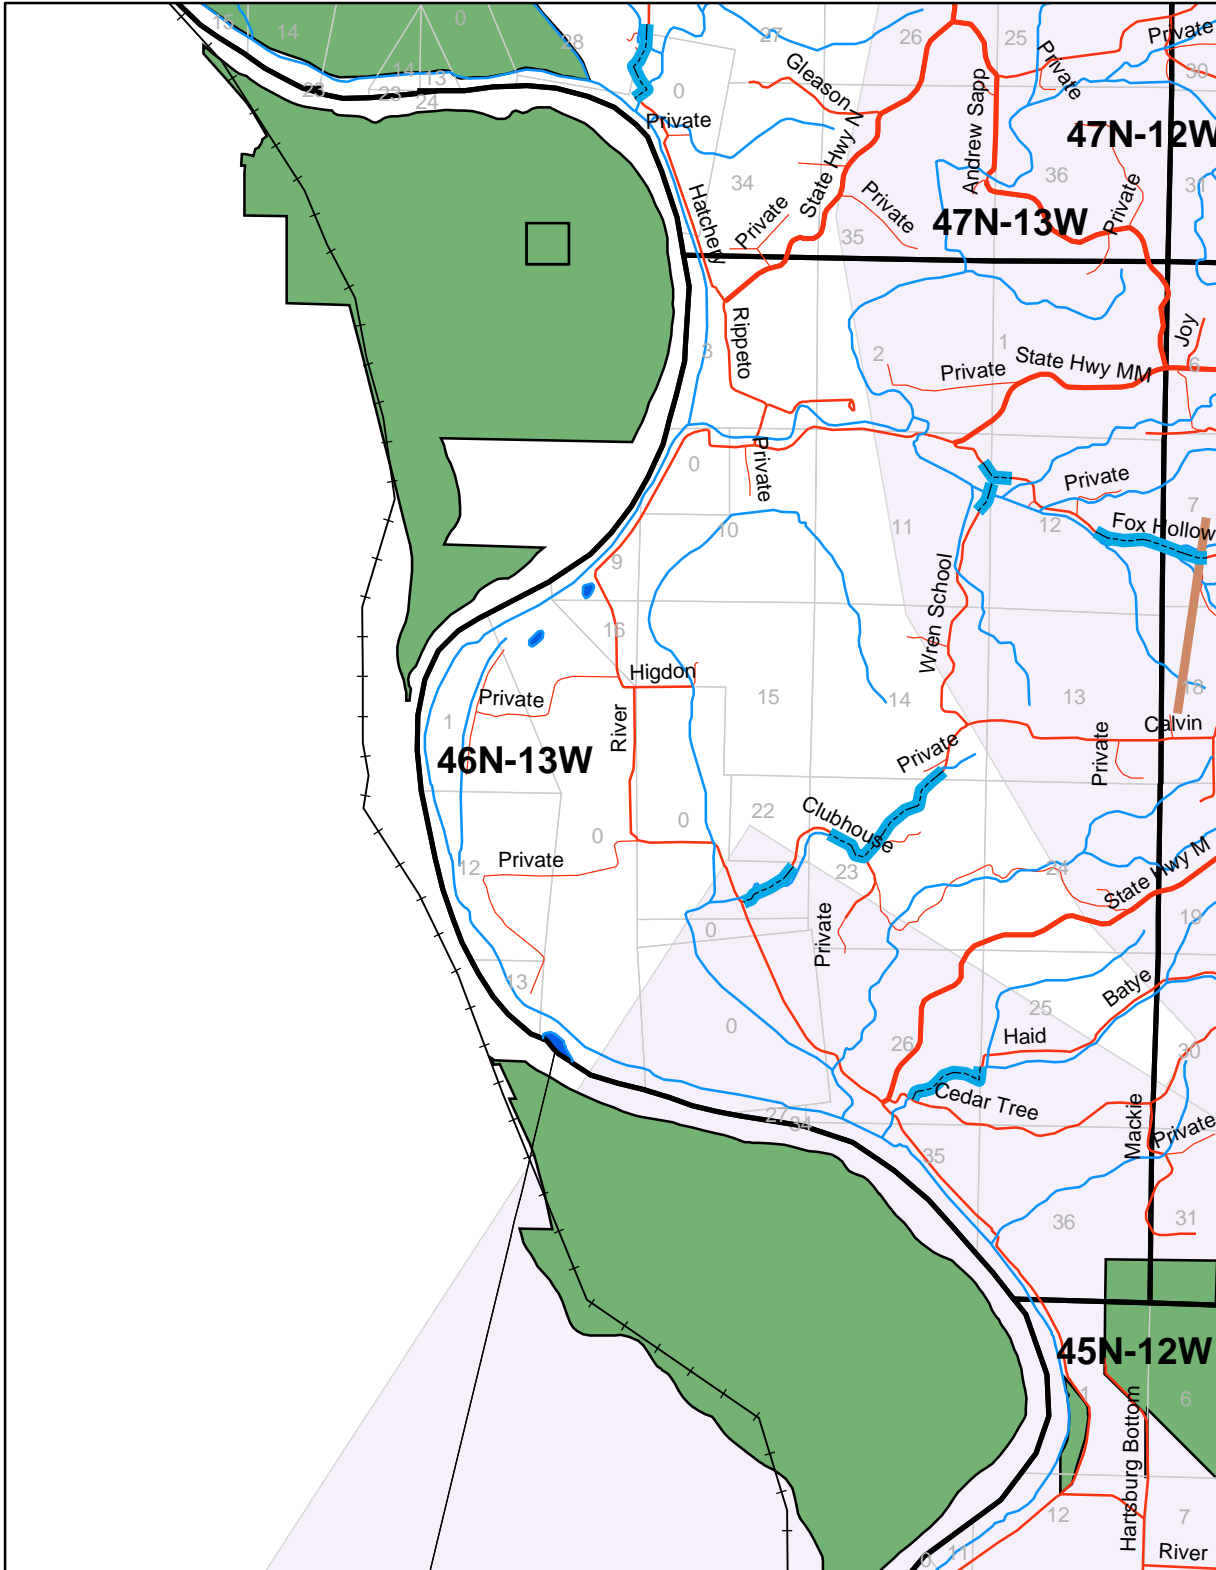

Boone County

Legend

- mo_VOR
- Railroads
- Radio Towers**
- Unknown
- TYPE**
- broadcast
- cable
- cell
- radio
- School_Buildings
- Fire_Stations
- City Boundary
- MDC
- <all other values>
- TYPE**
- County Rd
- County Rd Paved
- Interstate
- Private
- State Hwy
- U S Hwy
- MUproperties
- moDNR
- Earth Quake Faults
- County Boundaries
- Floodable Roads
- Airports
- mo_airspace700
- moUSFS

by David Larsen KC0SVH
July 11, 2005