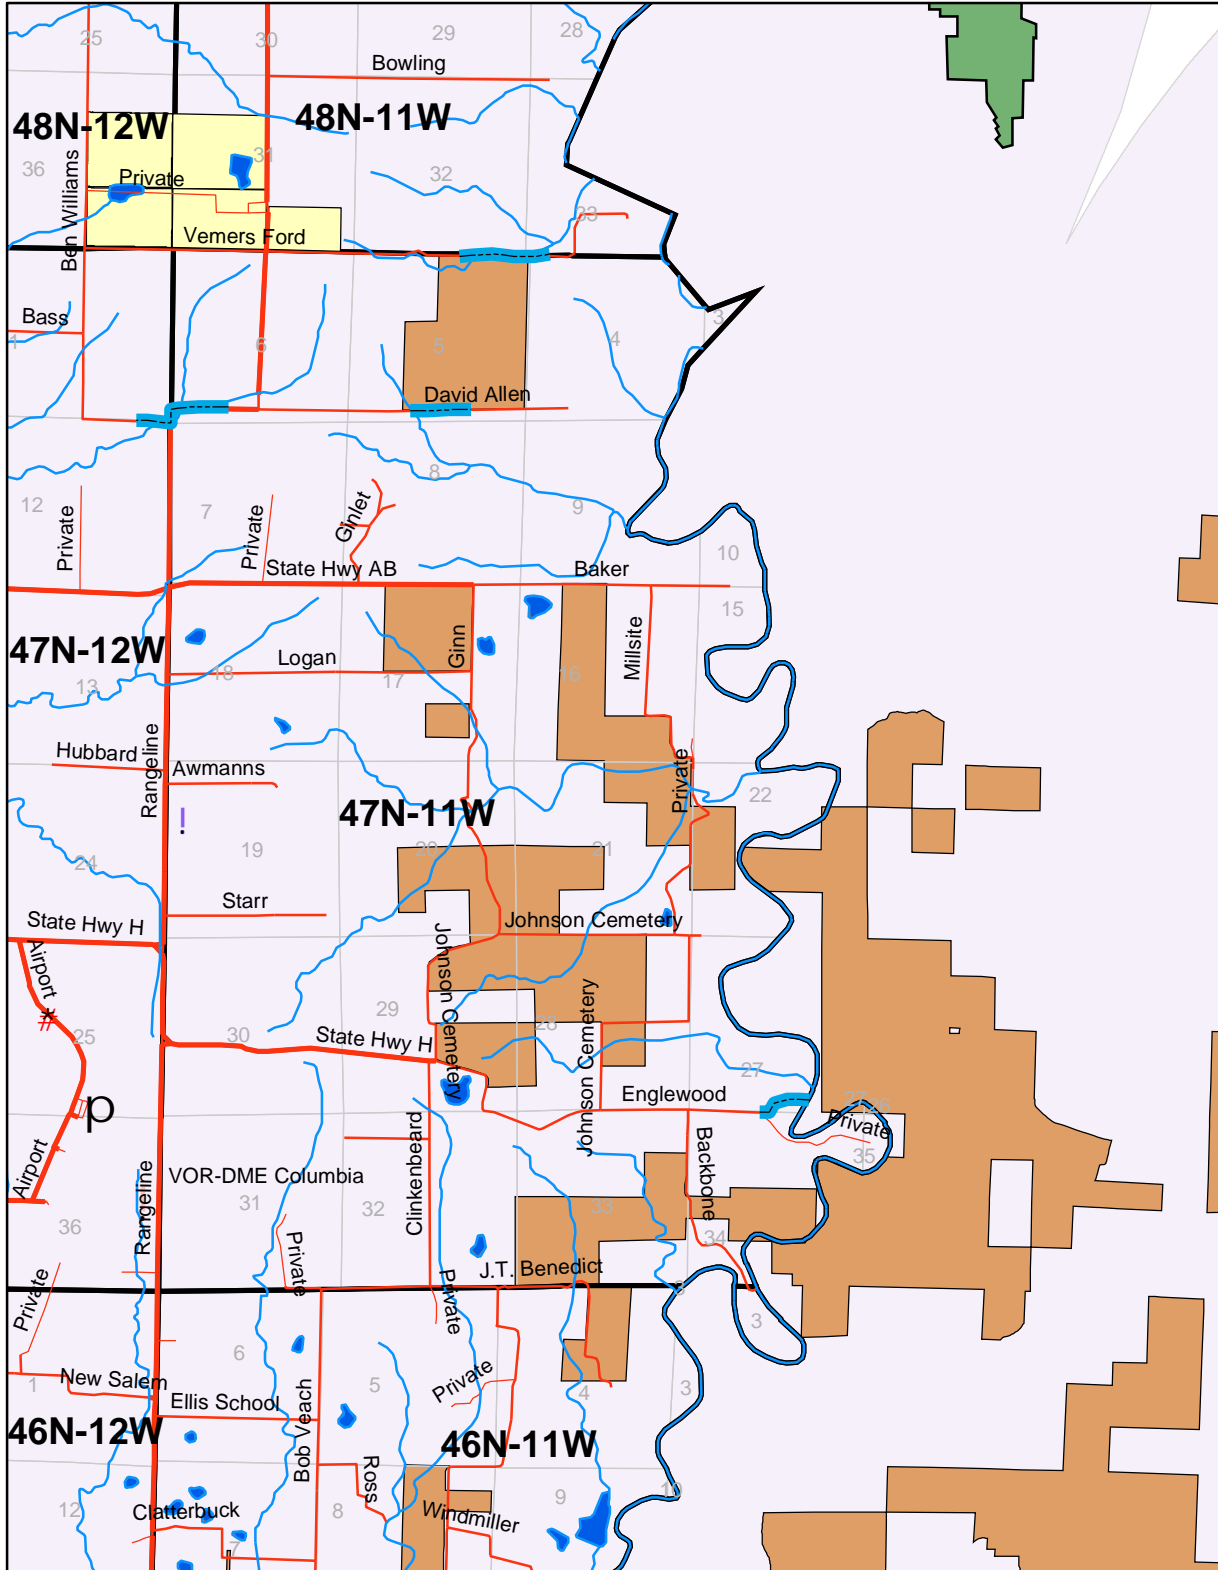

Boone County

- Legend**
- mo_VOR
 - Railroads
 - Radio Towers**
 - Unknown
 - TYPE**
 - broadcast
 - cable
 - cell
 - radio
 - School_Buildings
 - Fire_Stations
 - City Boundary
 - MDC
 - <all other values>
 - TYPE**
 - County Rd
 - County Rd Paved
 - Interstate
 - Private
 - State Hwy
 - U S Hwy
 - MUproperties
 - moDNR
 - Earth Quake Faults
 - County Boundaries
 - Floodable Roads
 - airports
 - mo_airspace700
 - moUSFS

by David Larsen KC0SVH
July 11, 2005