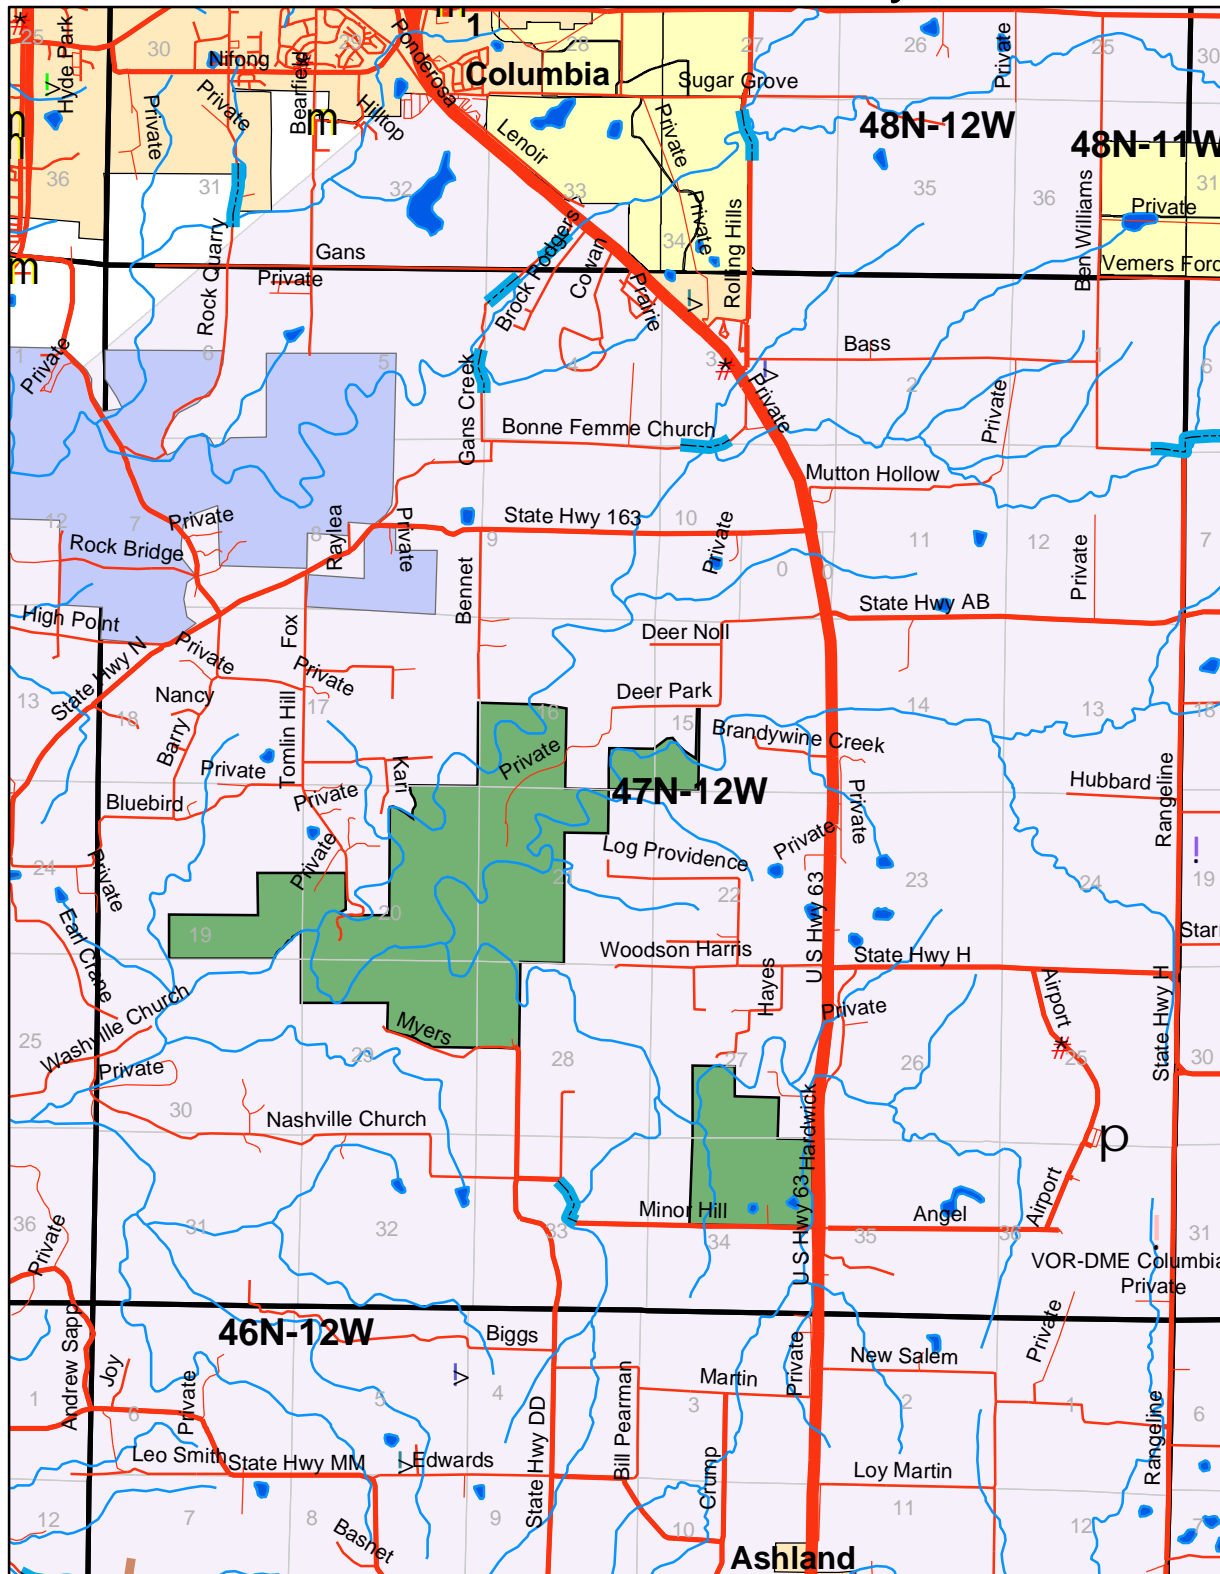

# Boone County

## Legend

- mo\_VOR
- Railroads
- Radio Towers**
- Unknown
- TYPE**
- broadcast
- cable
- cell
- radio
- School\_Buildings
- Fire\_Stations
- City Boundary
- MDC
- <all other values>
- TYPE**
- County Rd
- County Rd Paved
- Interstate
- Private
- State Hwy
- U S Hwy
- MUproperties
- moDNR
- Earth Quake Faults
- County Boundaries
- Floodable Roads
- Airports
- mo\_airspace700
- moUSFS