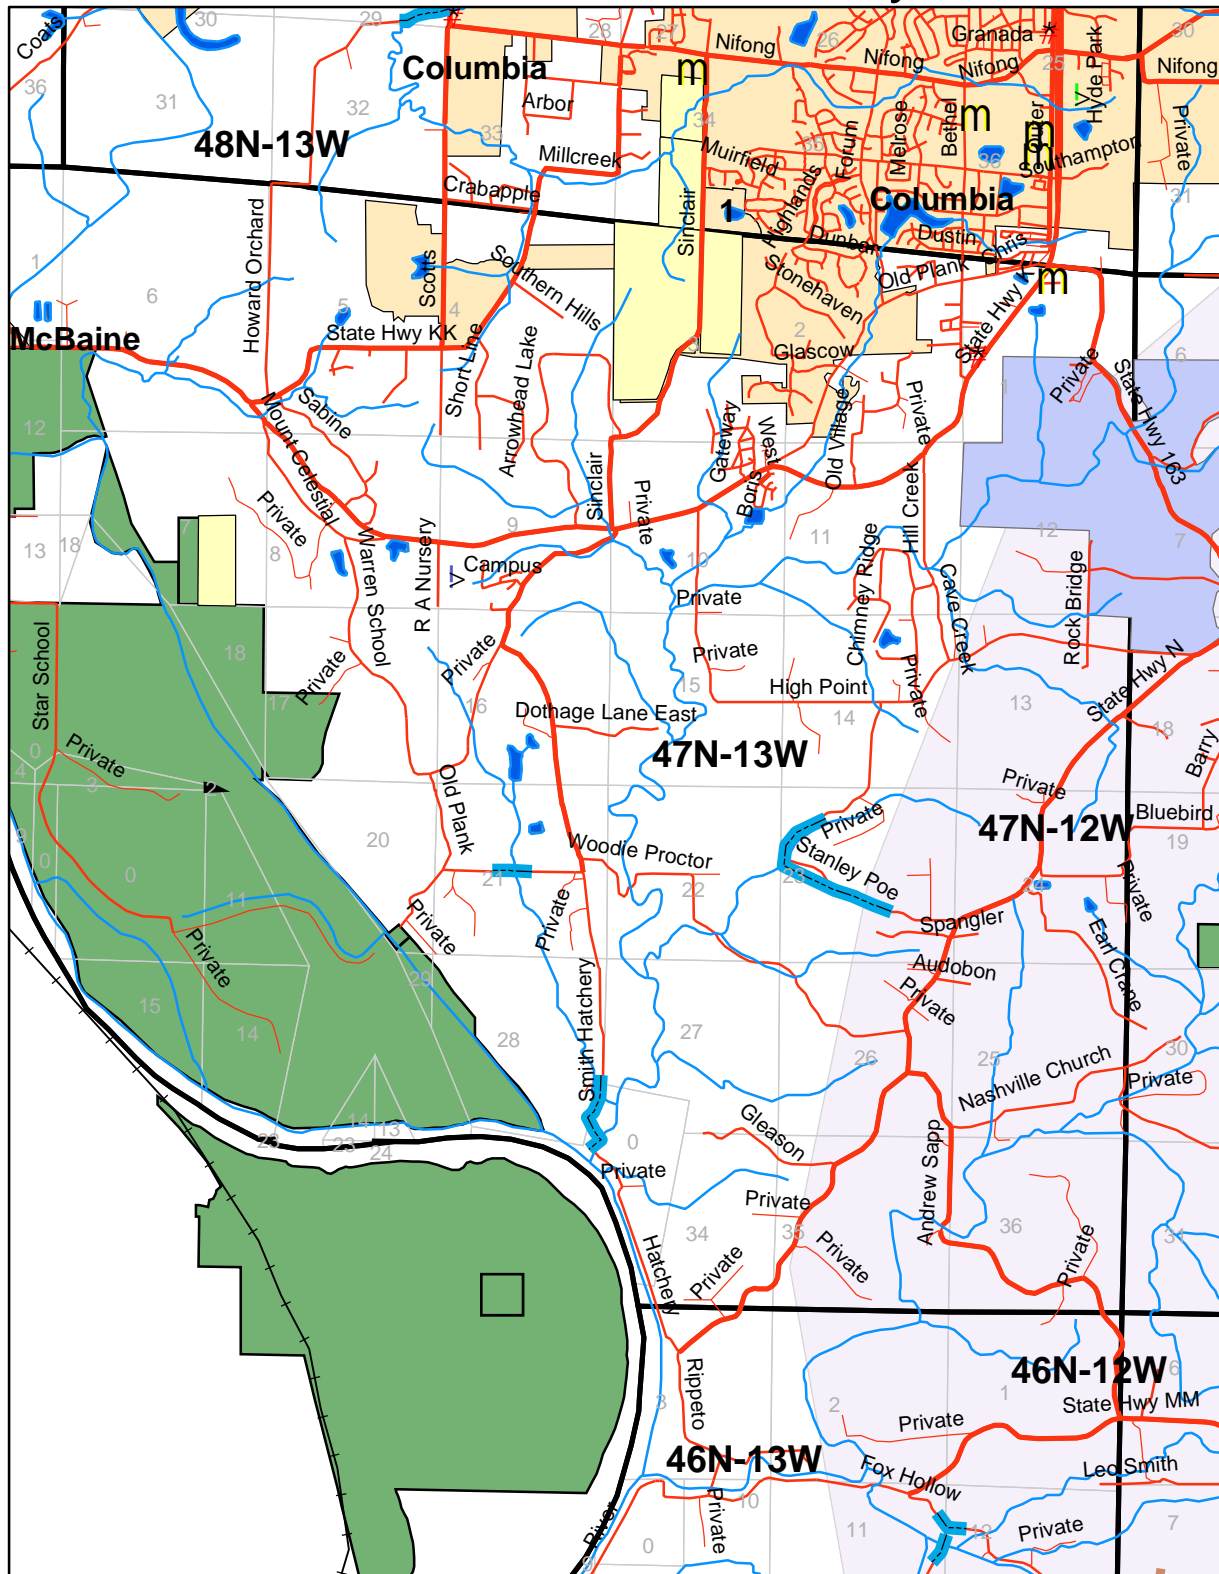

Boone County

Legend

- mo_VOR
- Railroads
- Radio Towers**
- Unknown
- TYPE**
- broadcast
- cable
- cell
- radio
- School_Buildings
- Fire_Stations
- City Boundary
- MDC
- <all other values>
- TYPE**
- County Rd
- County Rd Paved
- Interstate
- Private
- State Hwy
- U S Hwy
- MUproperties
- moDNR
- Earth Quake Faults
- County Boundaries
- Floodable Roads
- Airports
- mo_airspace700
- moUSFS

by David Larsen KC0SVH
July 11, 2005