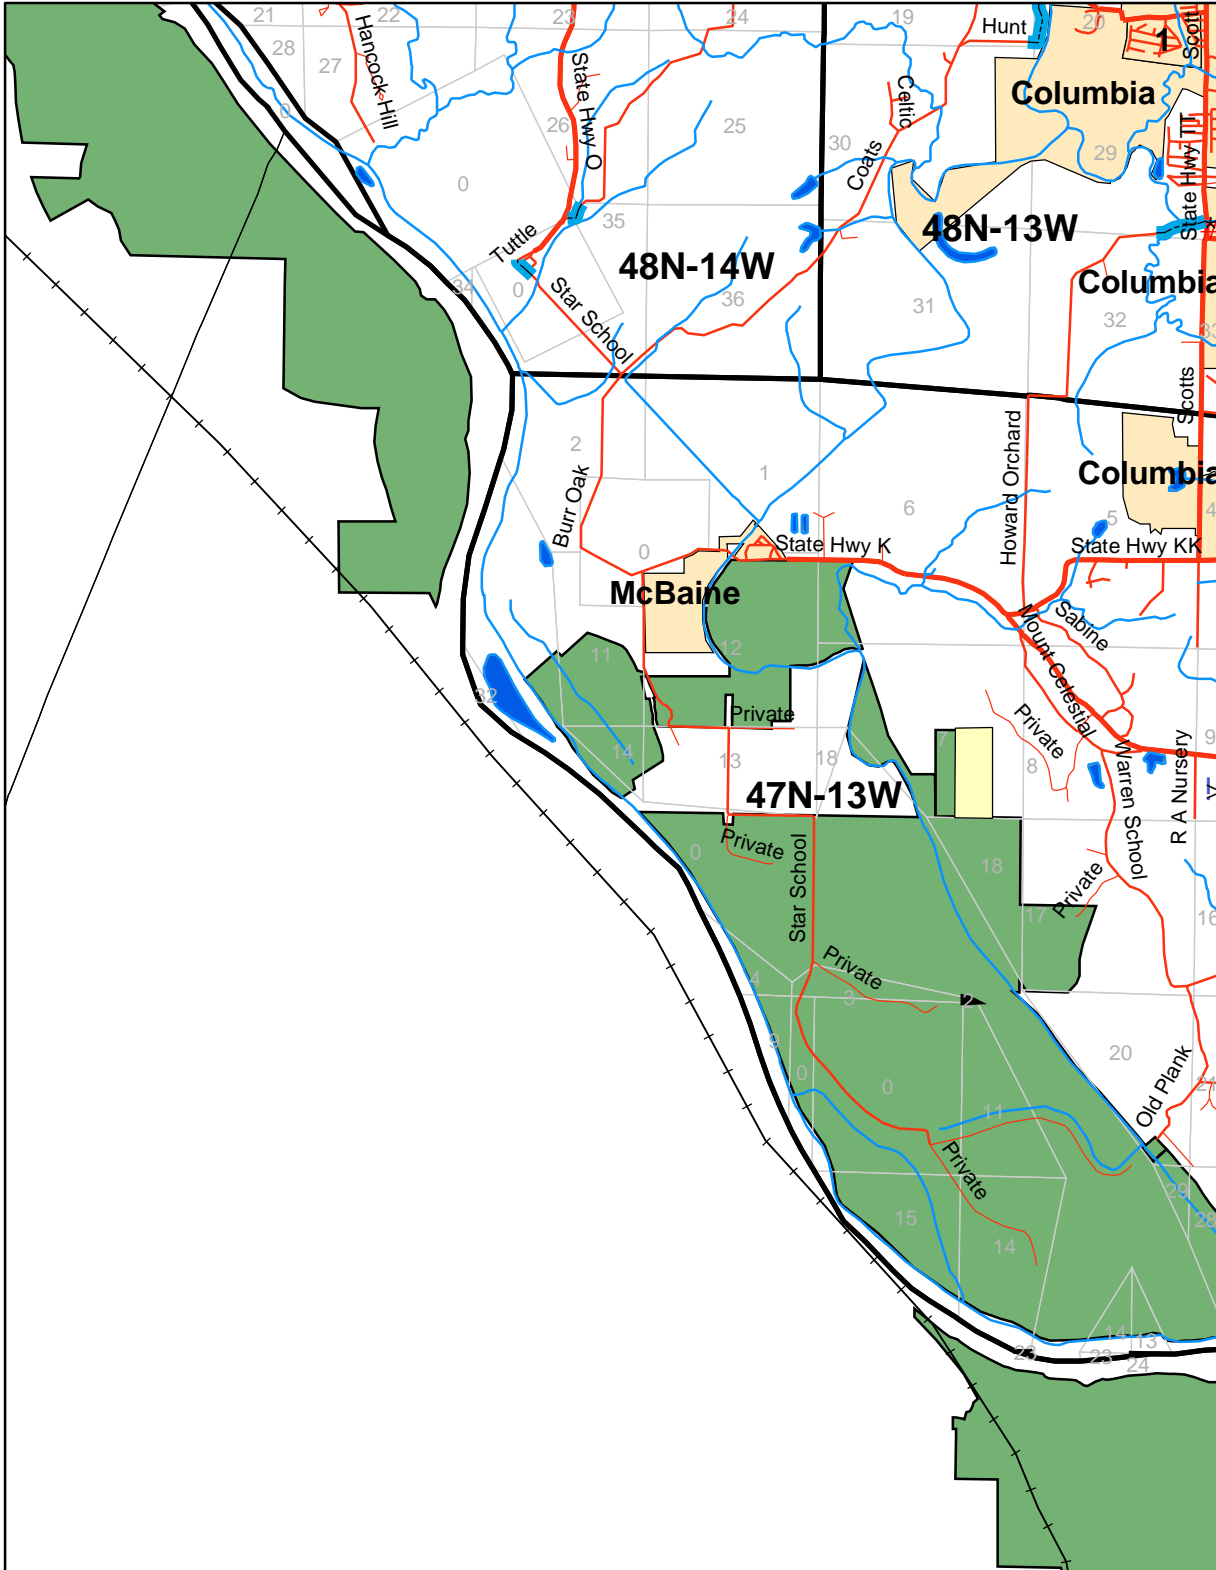

Boone County

Legend

- mo_VOR
- Railroads
- Radio Towers**
- Unknown
- TYPE**
- broadcast
- cable
- cell
- radio
- School_Buildings
- Fire_Stations
- City Boundary
- MDC
- <all other values>
- TYPE**
- County Rd
- County Rd Paved
- Interstate
- Private
- State Hwy
- U S Hwy
- MUproperties
- moDNR
- Earth Quake Faults
- County Boundaries
- Floodable Roads
- Airports
- mo_airspace700
- moUSFS