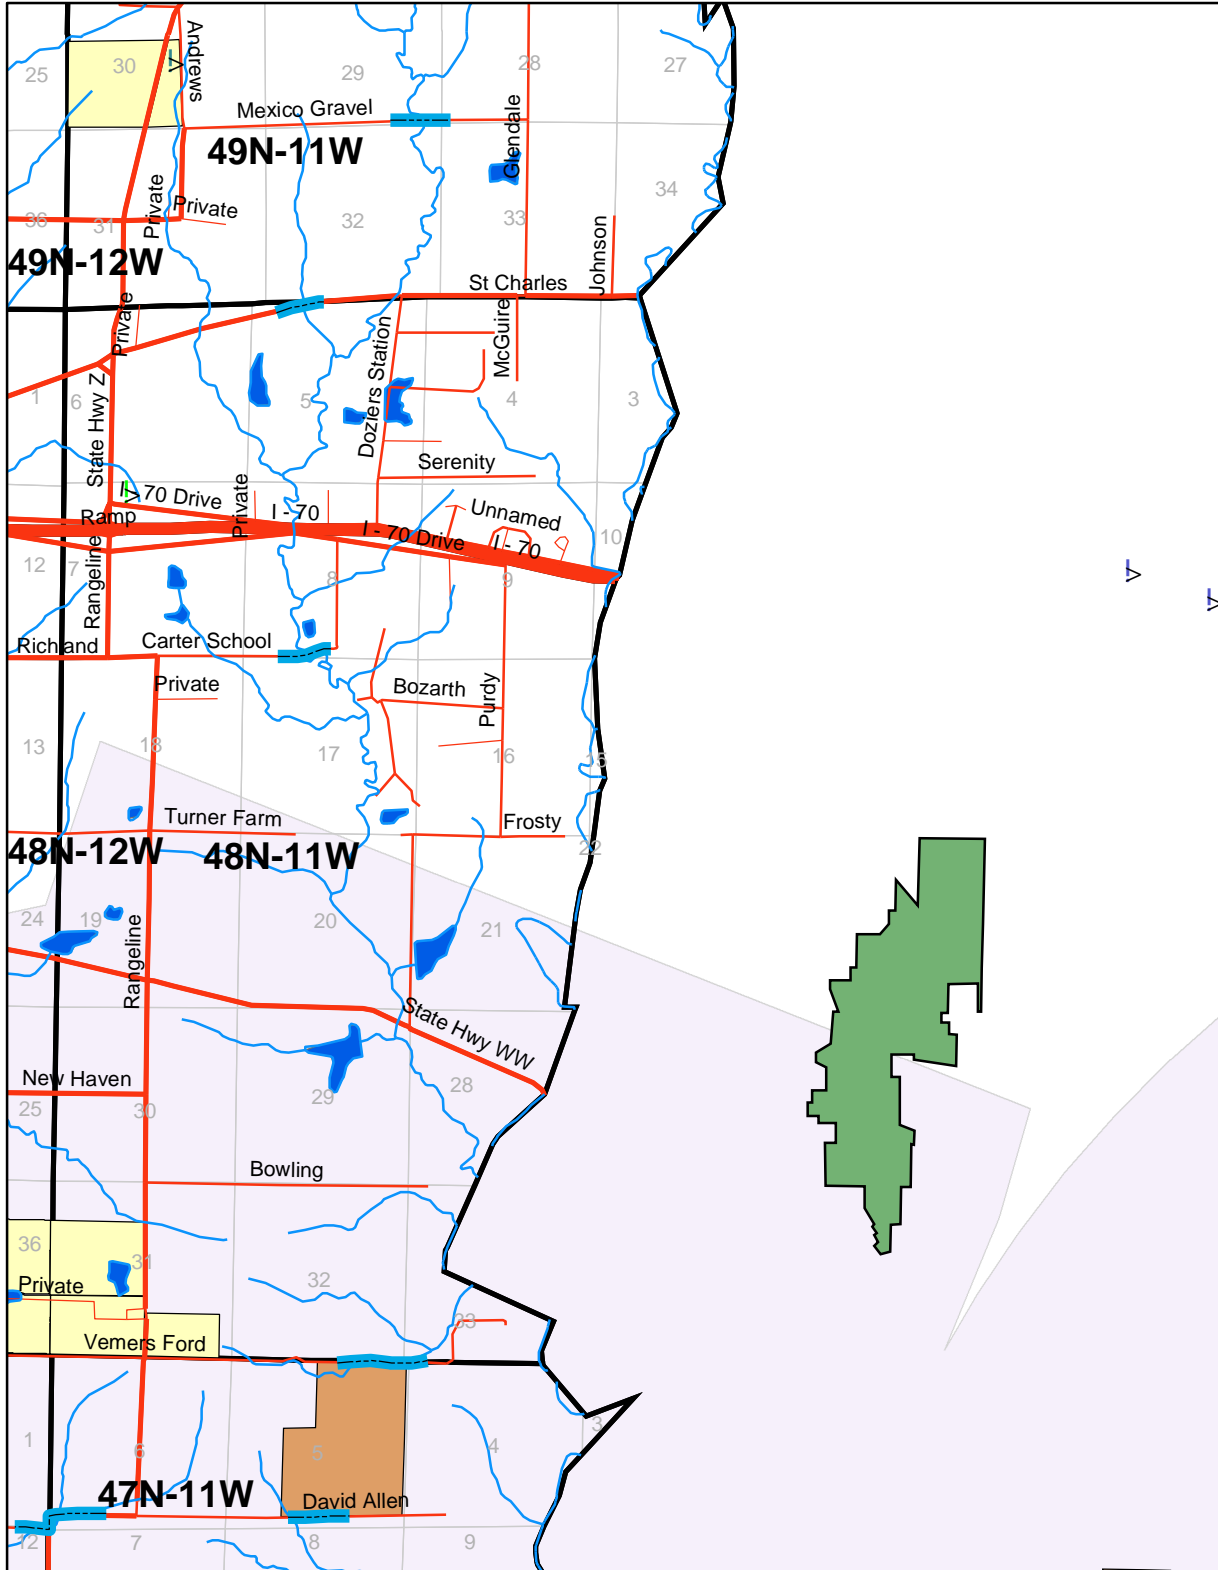

Boone County

Legend

- ! mo_VOR
- Railroads
- Radio Towers**
- Unknown
- TYPE**
- broadcast
- cable
- cell
- radio
- School_Buildings
- Fire_Stations
- City Boundary
- MDC
- <all other values>
- TYPE**
- County Rd
- County Rd Paved
- Interstate
- Private
- State Hwy
- U S Hwy
- MUproperties
- moDNR
- Earth Quake Faults
- County Boundaries
- Floodable Roads
- Airports
- mo_airspace700
- moUSFS

by David Larsen KC0SVH
July 11, 2005