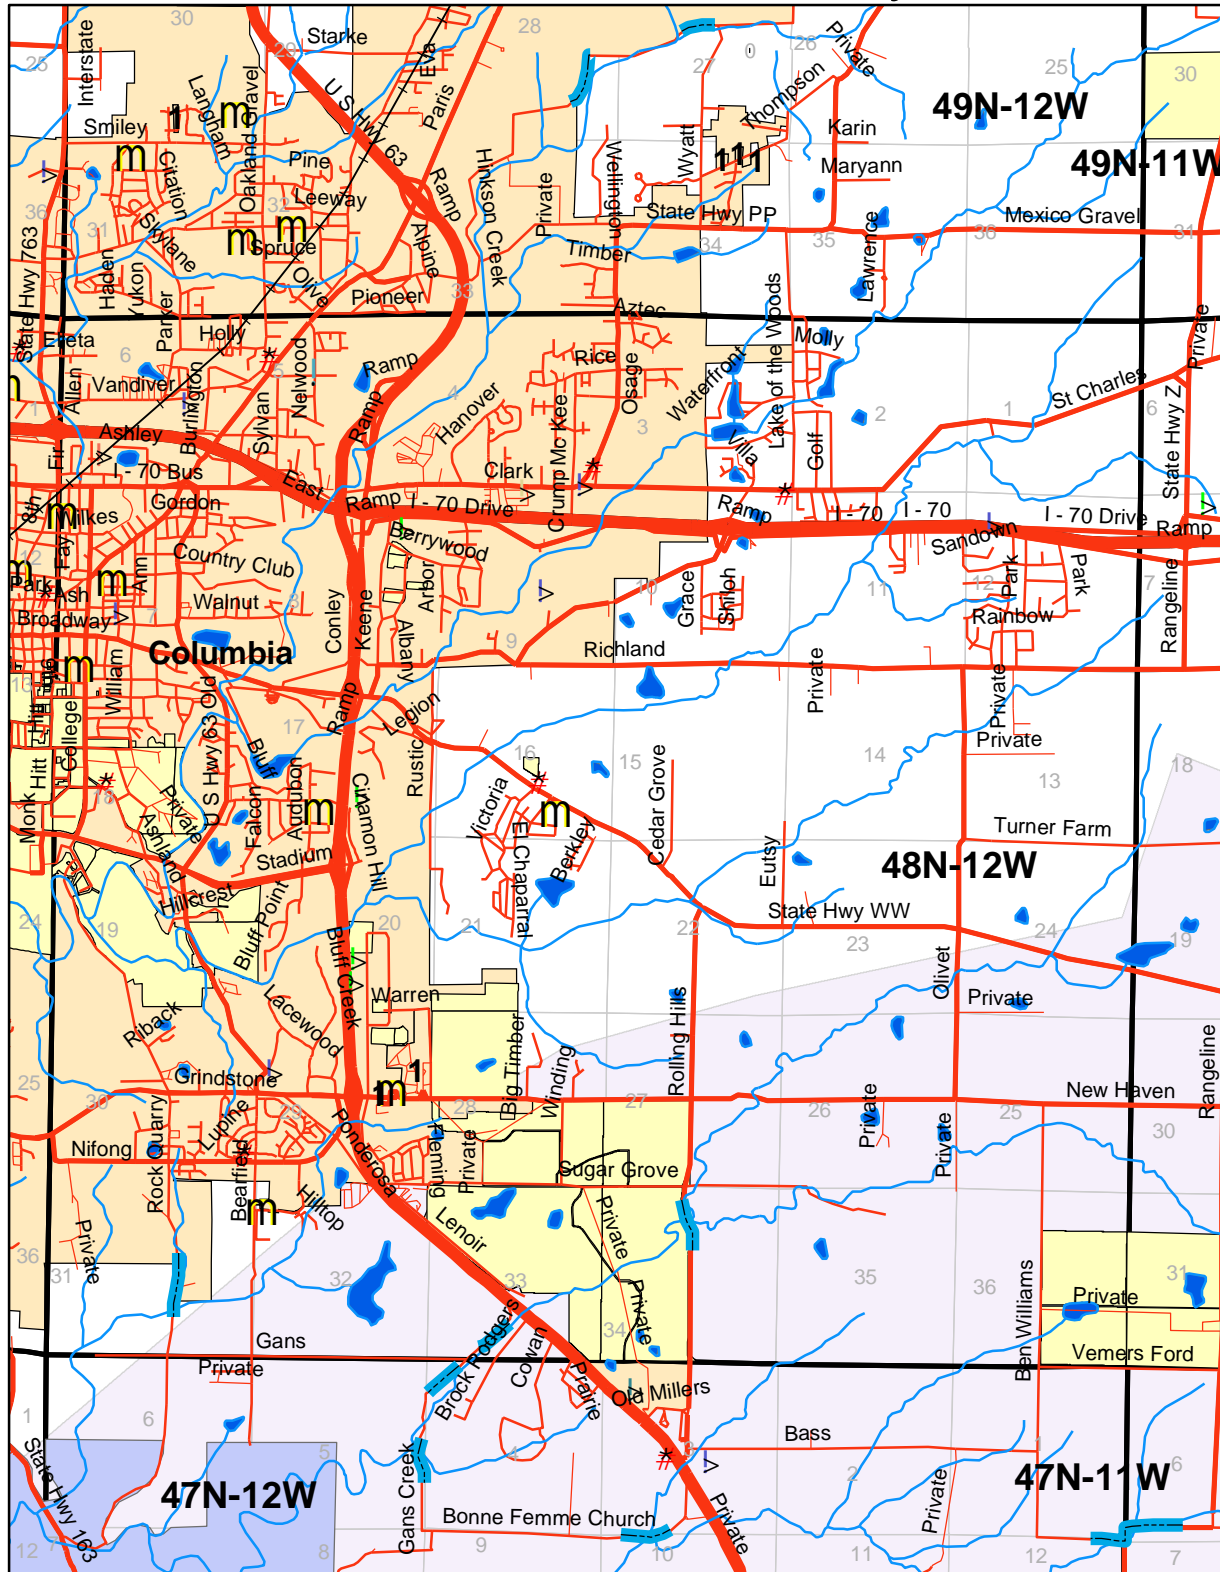

# Boone County

## Legend

- mo\_VOR
- Railroads
- Radio Towers**
- Unknown
- TYPE**
- broadcast
- cable
- cell
- radio
- School\_Buildings
- Fire\_Stations
- City Boundary
- MDC
- <all other values>
- TYPE**
- County Rd
- County Rd Paved
- Interstate
- Private
- State Hwy
- U S Hwy
- MUproperties
- moDNR
- Earth Quake Faults
- County Boundaries
- Floodable Roads
- Airports
- mo\_airspace700
- moUSFS