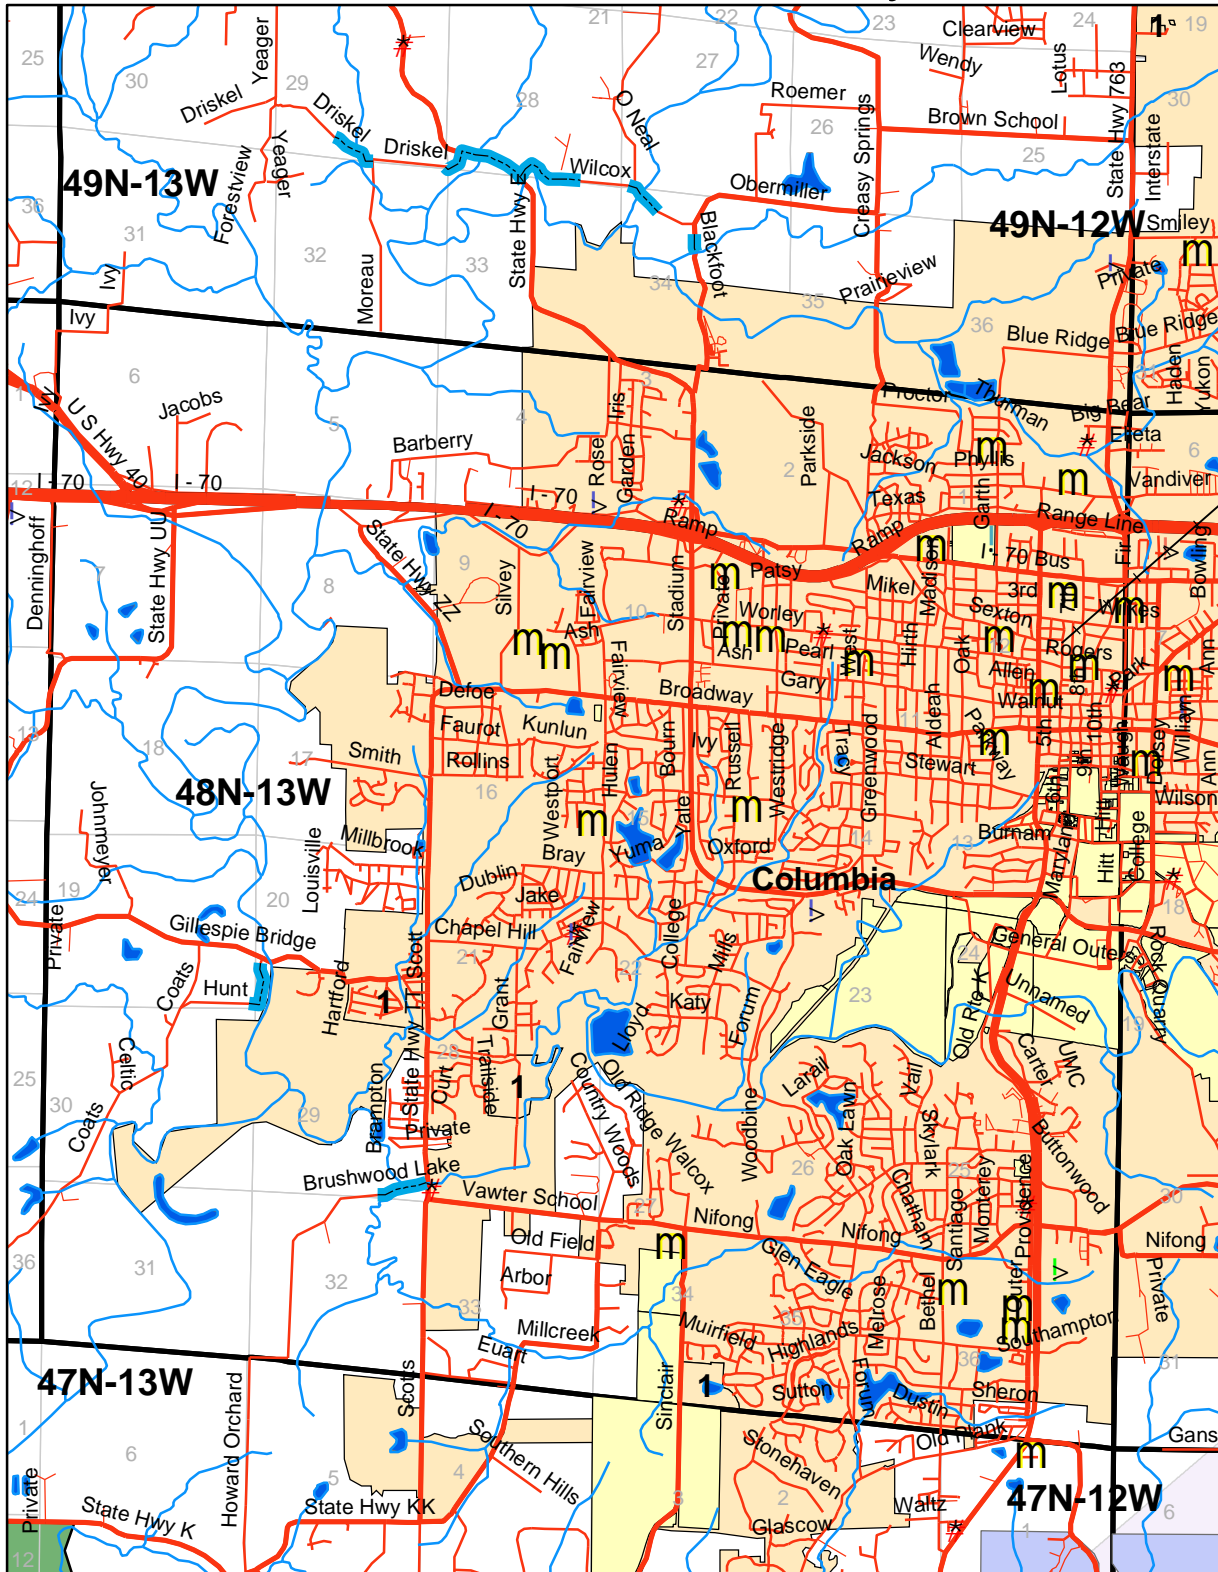

Boone County

Legend

- mo_VOR
- Railroads
- Radio Towers**
- Unknown
- TYPE**
- broadcast
- cable
- cell
- radio
- School_Buildings
- Fire_Stations
- City Boundary
- MDC
- <all other values>
- TYPE**
- County Rd
- County Rd Paved
- Interstate
- Private
- State Hwy
- U S Hwy
- MUproperties
- moDNR
- Earth Quake Faults
- County Boundaries
- Floodable Roads
- Airports
- mo_airspace700
- moUSFS

by David Larsen KC0SVH
July 11, 2005