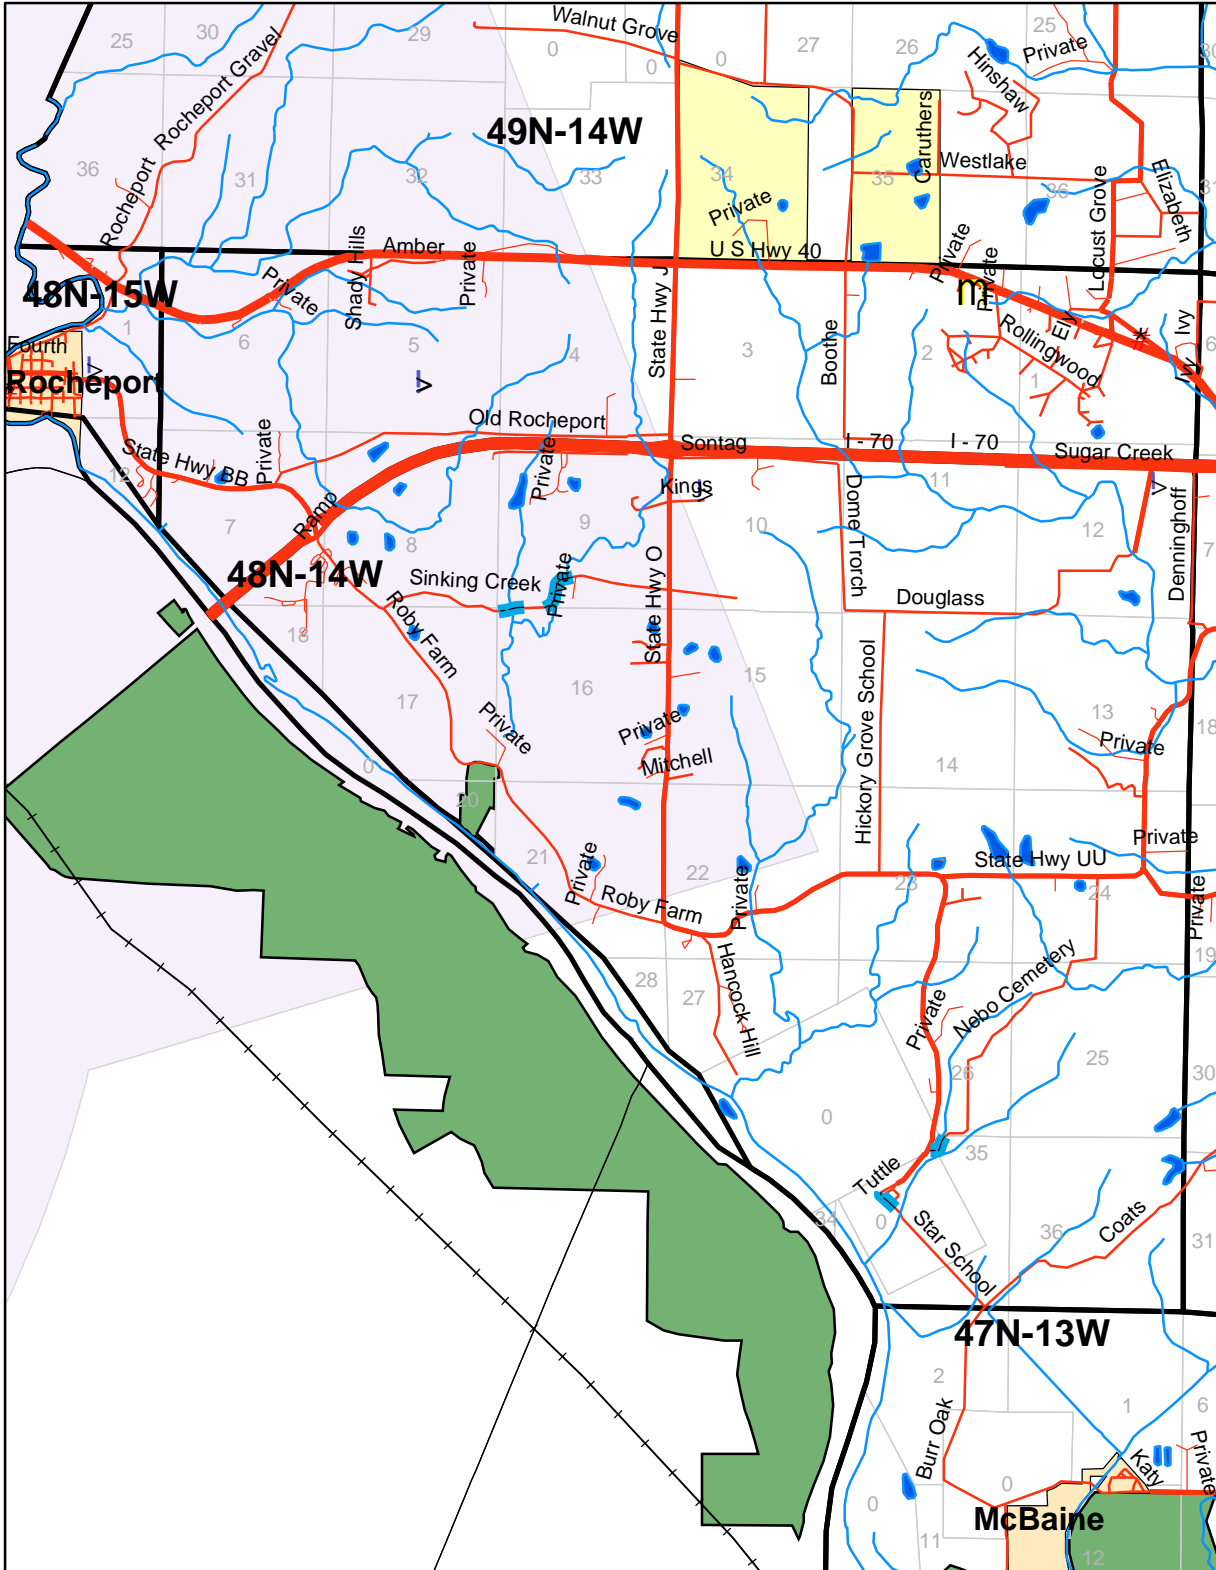

Boone County

Legend

- mo_VOR
- Railroads
- Radio Towers**
- Unknown
- TYPE**
- broadcast
- cable
- cell
- radio
- School_Buildings
- Fire_Stations
- City Boundary
- MDC
- <all other values>**
- TYPE**
- County Rd
- County Rd Paved
- Interstate
- Private
- State Hwy
- U S Hwy
- MUproperties
- moDNR
- Earth Quake Faults
- County Boundaries
- Floodable Roads
- Airports
- mo_airspace700
- moUSFS

by David Larsen KC0SVH
July 11, 2005