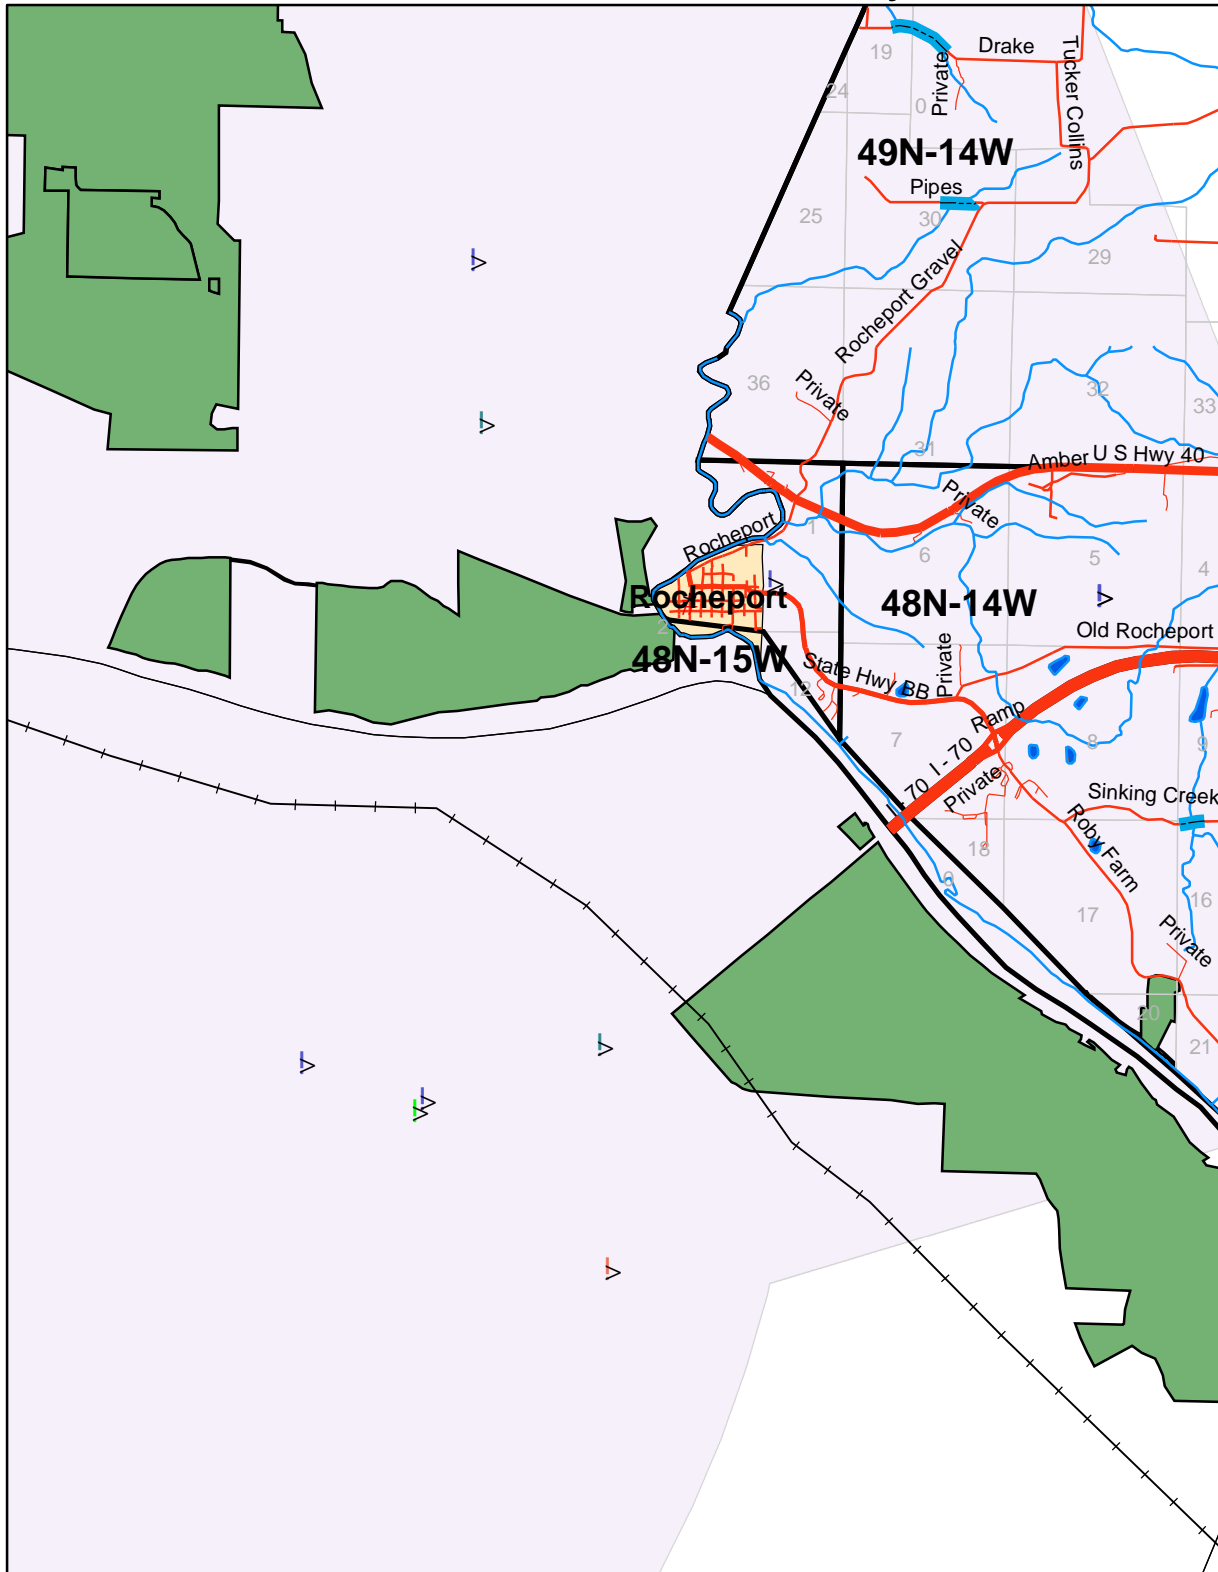

# Boone County

## Legend

- mo\_VOR
- Railroads
- Radio Towers**
- Unknown
- TYPE**
- broadcast
- cable
- cell
- radio
- School\_Buildings
- Fire\_Stations
- City Boundary
- MDC
- <all other values>
- TYPE**
- County Rd
- County Rd Paved
- Interstate
- Private
- State Hwy
- U S Hwy
- MUproperties
- moDNR
- Earth Quake Faults
- County Boundaries
- Floodable Roads
- Airports
- mo\_airspace700
- moUSFS