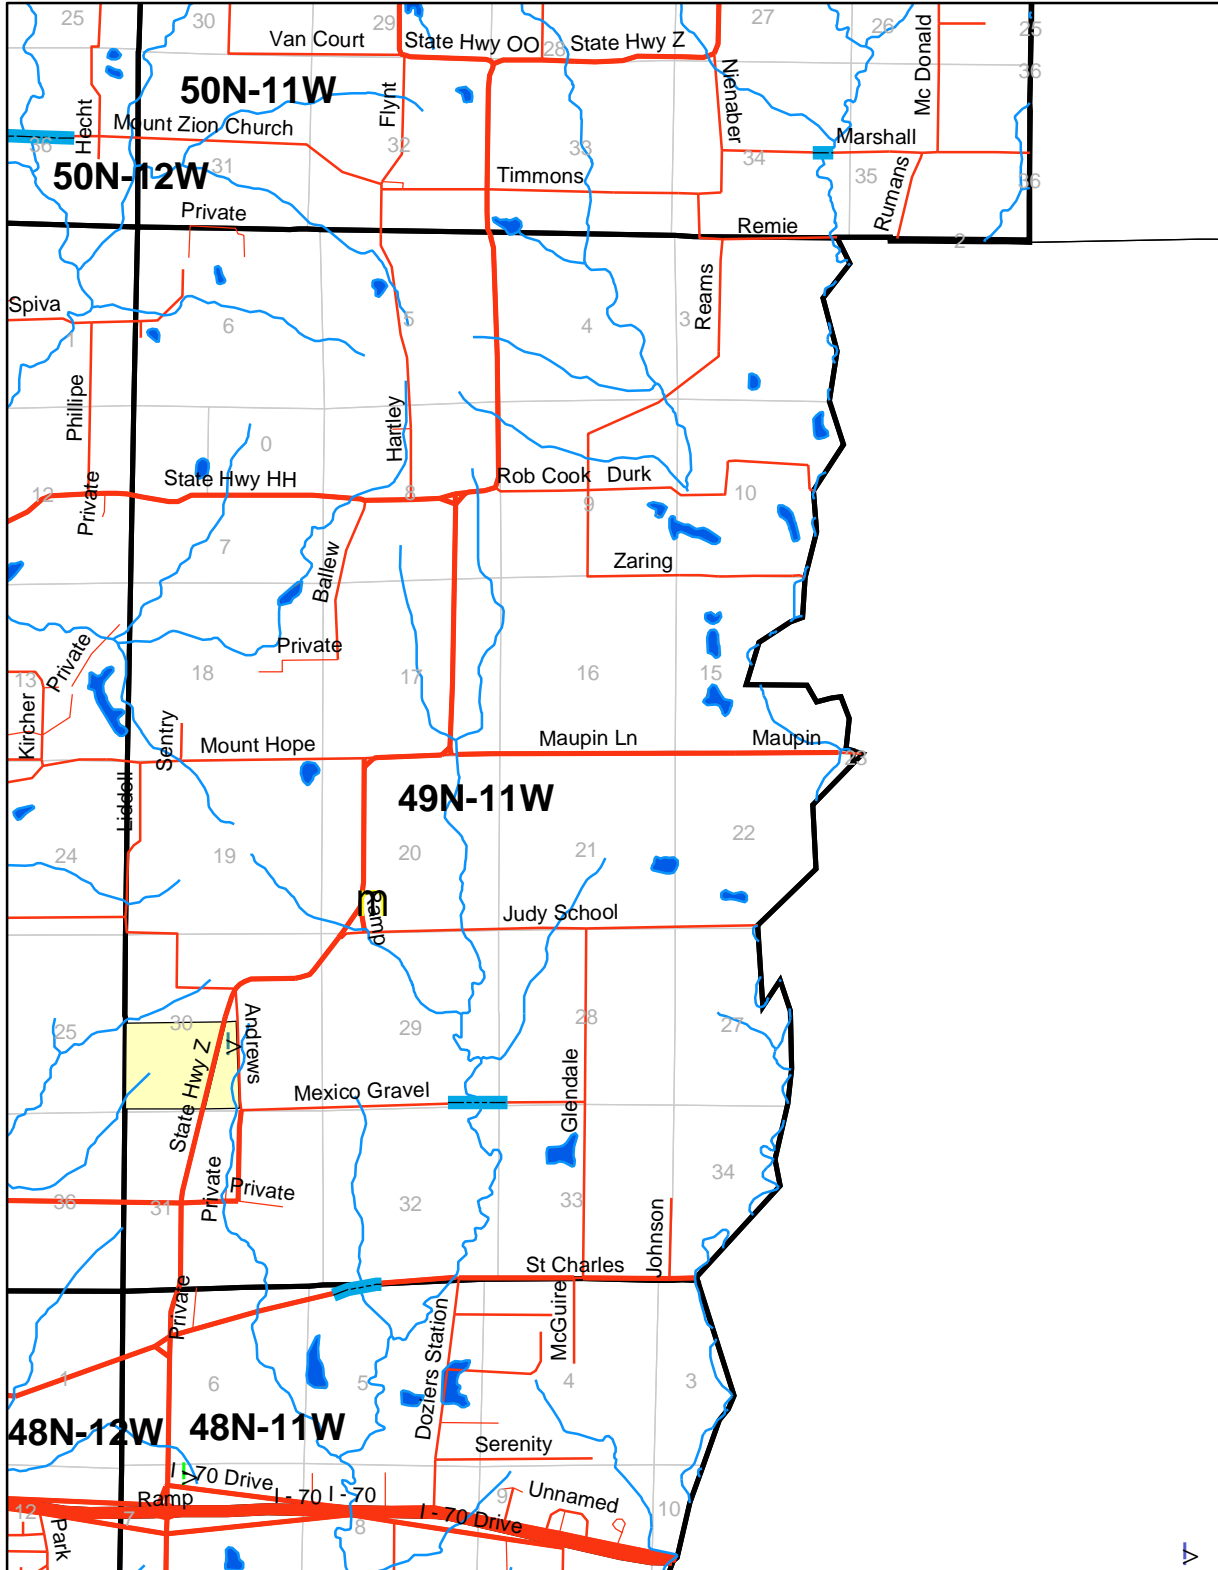

Boone County

- Legend**
- ! mo_VOR
 - Railroads
 - Radio Towers**
 - Unknown
 - TYPE**
 - broadcast
 - cable
 - cell
 - radio
 - School_Buildings
 - Fire_Stations
 - City Boundary
 - MDC
 - <all other values>
 - TYPE**
 - County Rd
 - County Rd Paved
 - Interstate
 - Private
 - State Hwy
 - U S Hwy
 - MUproperties
 - moDNR
 - Earth Quake Faults
 - County Boundaries
 - Floodable Roads
 - Airports
 - mo_airspace700
 - moUSFS