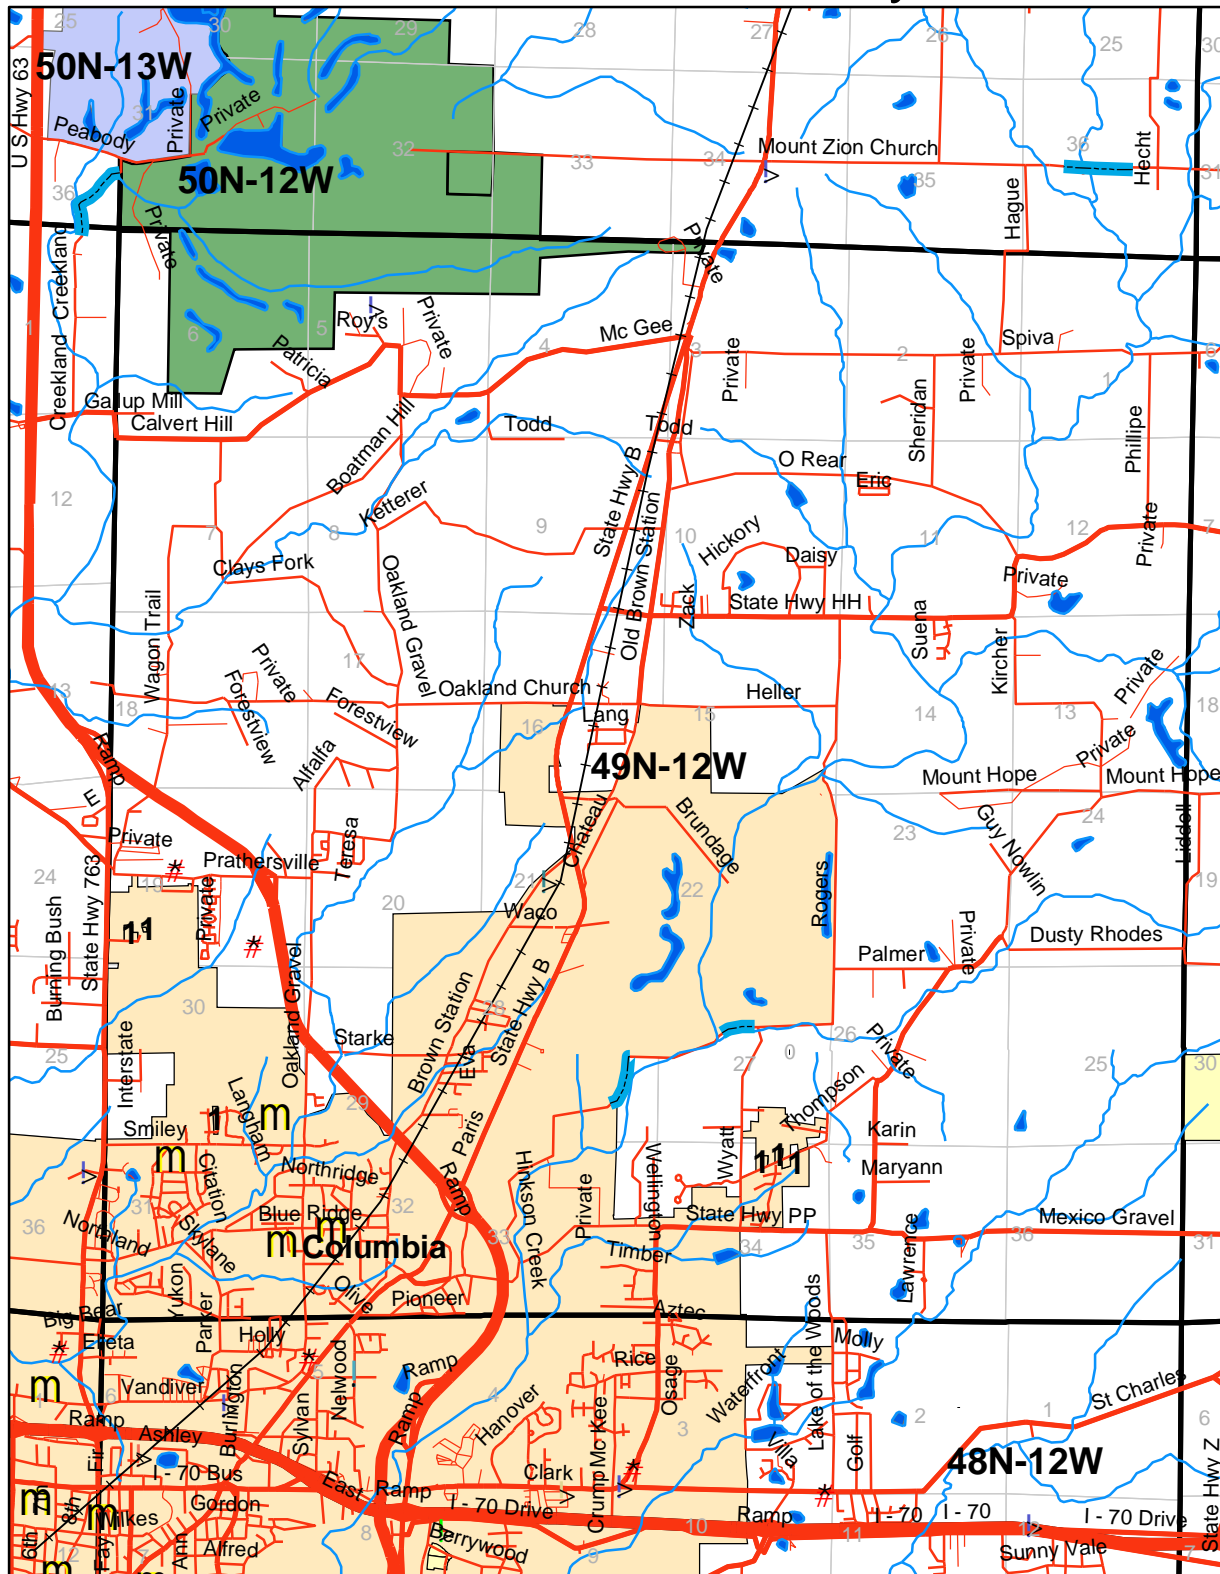

Boone County

Legend

- mo_VOR
- Railroads
- Radio Towers**
- Unknown
- TYPE**
- broadcast
- cable
- cell
- radio
- School_Buildings
- Fire_Stations
- City Boundary
- MDC
- <all other values>
- TYPE**
- County Rd
- County Rd Paved
- Interstate
- Private
- State Hwy
- U S Hwy
- MUproperties
- moDNR
- Earth Quake Faults
- County Boundaries
- Floodable Roads
- Airports
- mo_airspace700
- moUSFS

by David Larsen KC0SVH
July 11, 2005