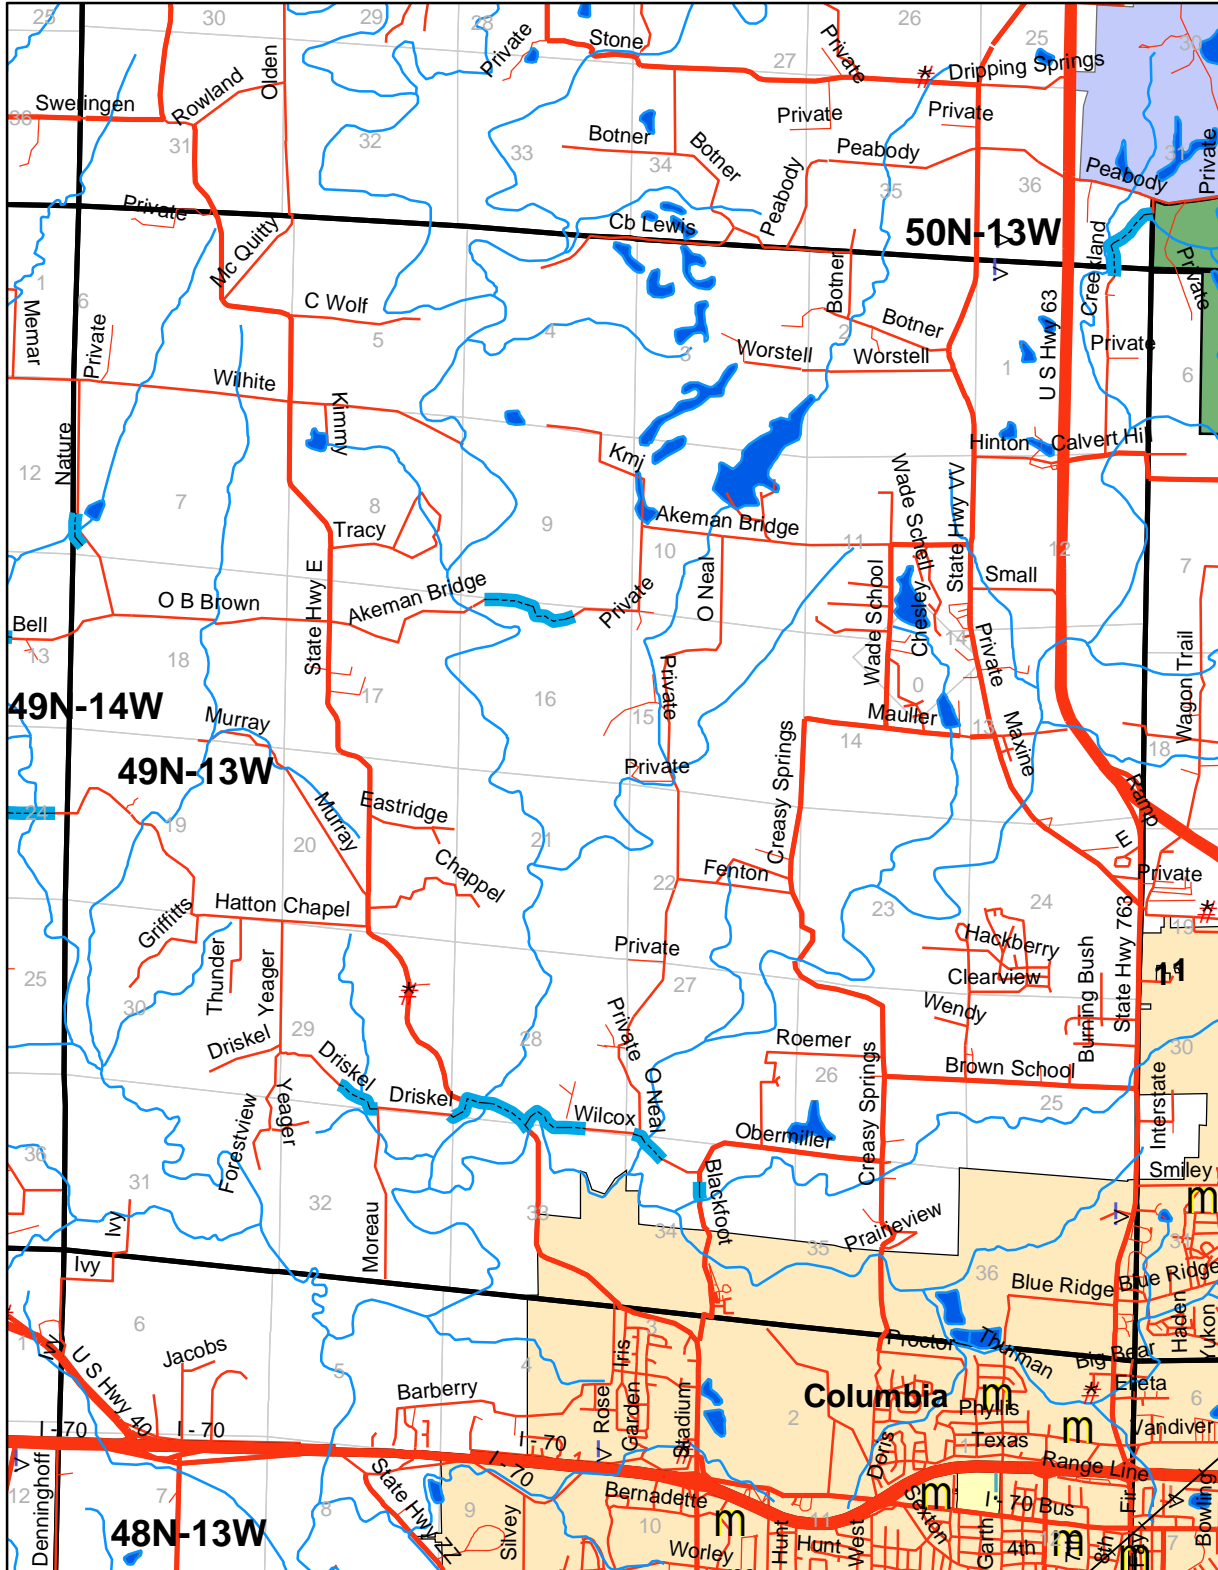

# Boone County

- Legend**
- mo\_VOR
  - Railroads
  - Radio Towers**
  - Unknown
  - TYPE**
  - broadcast
  - cable
  - cell
  - radio
  - School\_Buildings
  - Fire\_Stations
  - City Boundary
  - MDC
  - <all other values>
  - TYPE**
  - County Rd
  - County Rd Paved
  - Interstate
  - Private
  - State Hwy
  - U S Hwy
  - MUproperties
  - moDNR
  - Earth Quake Faults
  - County Boundaries
  - Floodable Roads
  - Airports
  - mo\_airspace700
  - moUSFS

by David Larsen KC0SVH  
July 11, 2005