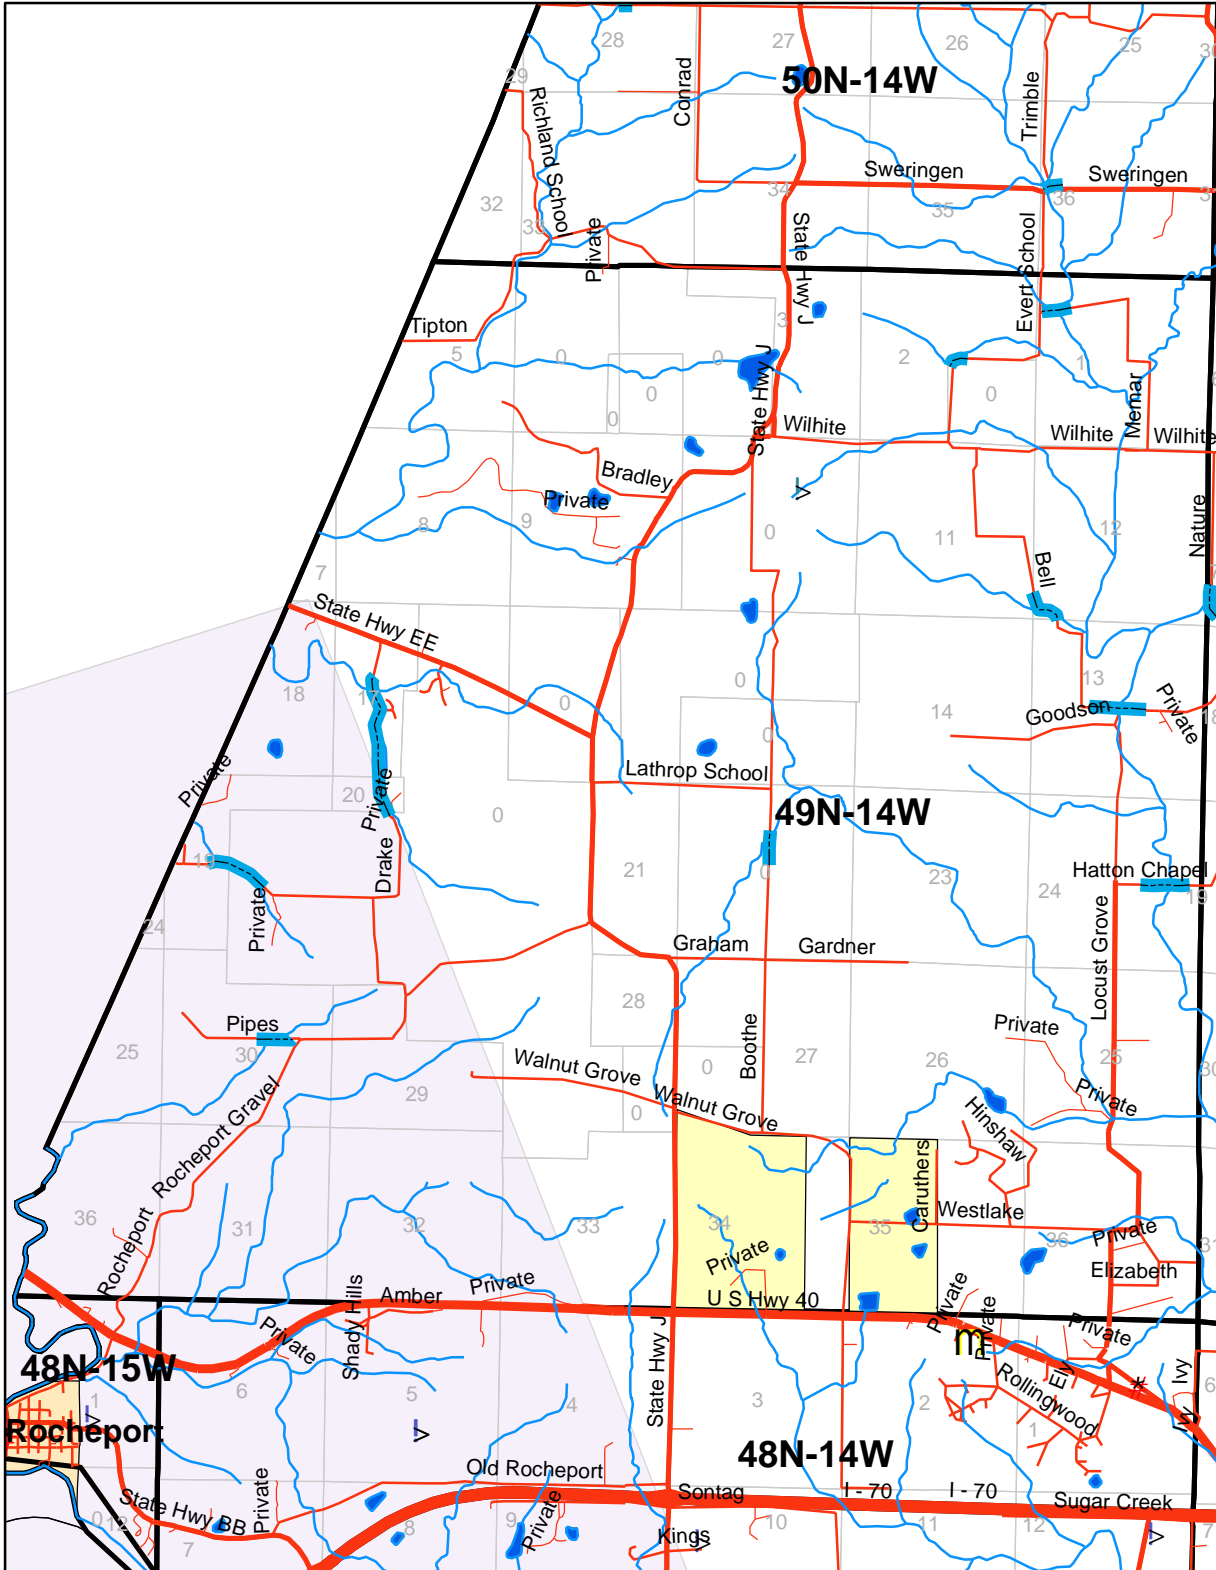

Boone County

Legend

- mo_VOR
- Railroads
- Radio Towers**
- Unknown
- TYPE**
- broadcast
- cable
- cell
- radio
- School_Buildings
- Fire_Stations
- City Boundary
- MDC
- <all other values>
- TYPE**
- County Rd
- County Rd Paved
- Interstate
- Private
- State Hwy
- U S Hwy
- MUproperties
- moDNR
- Earth Quake Faults
- County Boundaries
- Floodable Roads
- Airports
- mo_airspace700
- moUSFS

by David Larsen KC0SVH
July 11, 2005