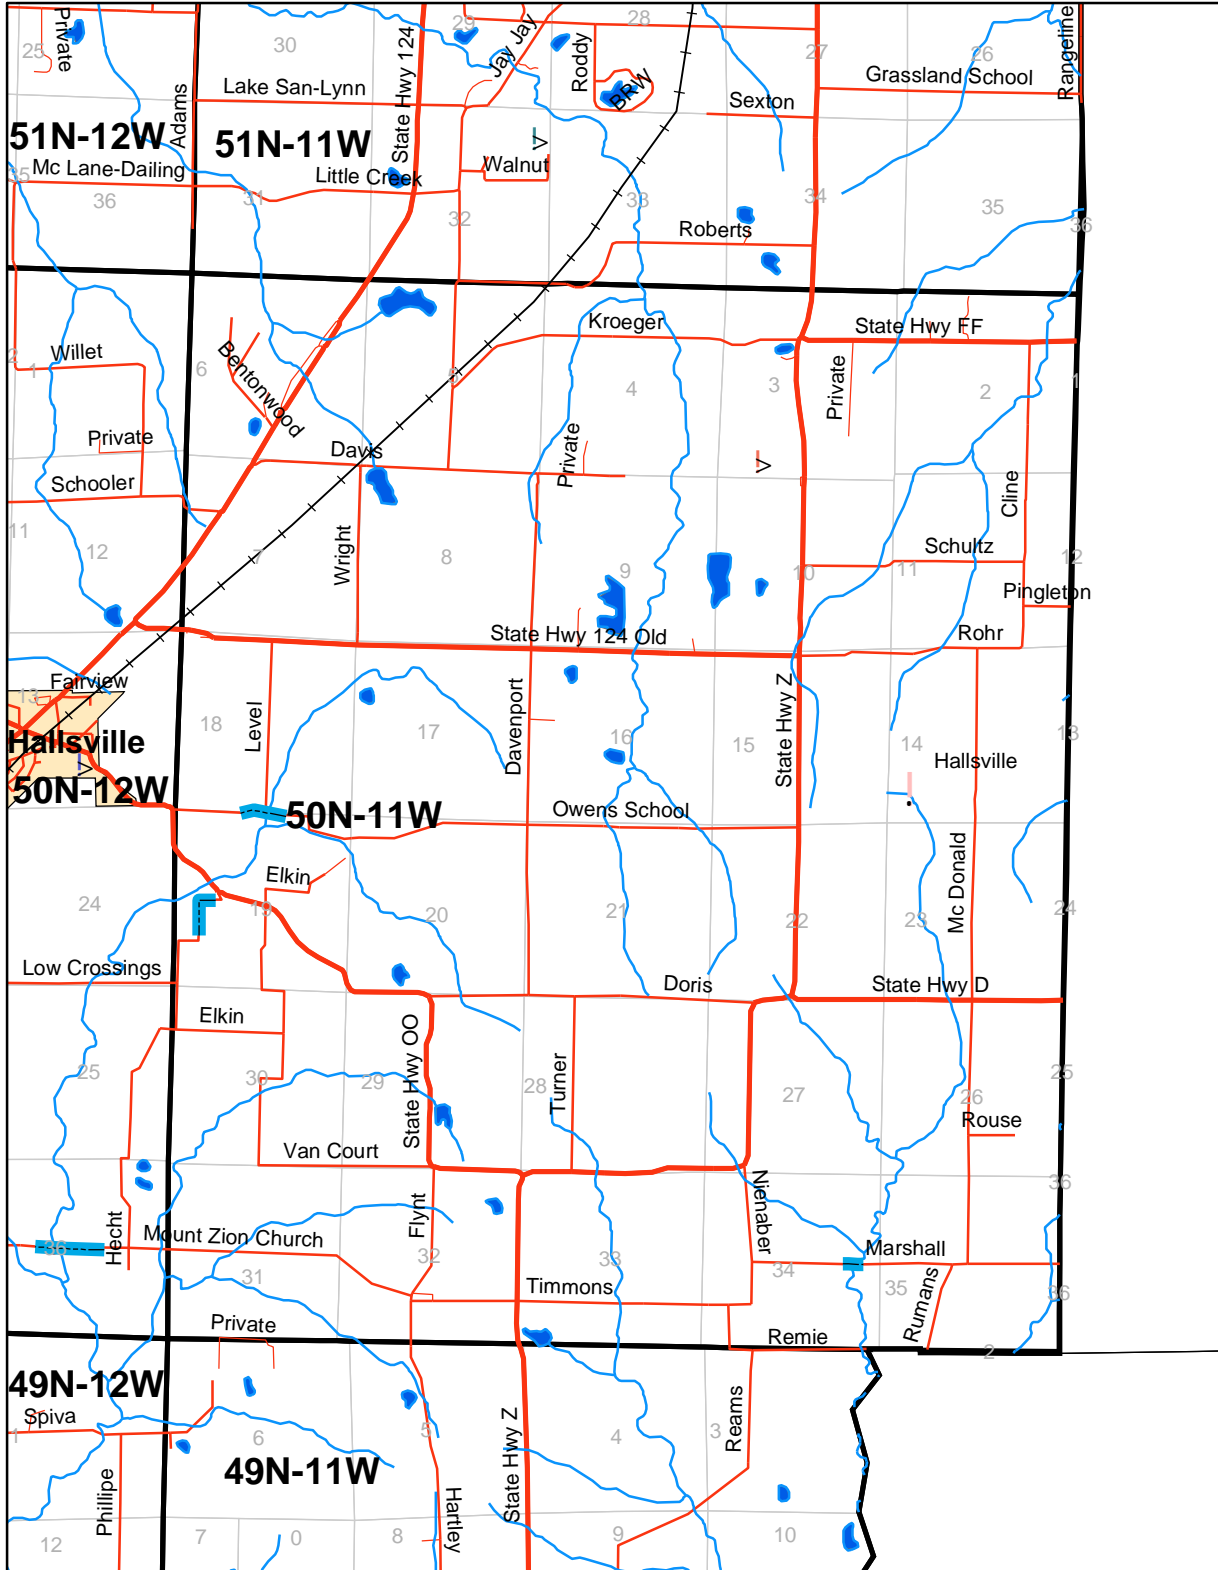

Boone County

Legend

- mo_VOR
- Railroads
- Radio Towers**
- Unknown
- TYPE**
- broadcast
- cable
- cell
- radio
- School_Buildings
- Fire_Stations
- City Boundary
- MDC
- <all other values>
- TYPE**
- County Rd
- County Rd Paved
- Interstate
- Private
- State Hwy
- U S Hwy
- MUproperties
- moDNR
- Earth Quake Faults
- County Boundaries
- Floodable Roads
- Airports
- mo_airspace700
- moUSFS

by David Larsen KC0SVH
July 11, 2005