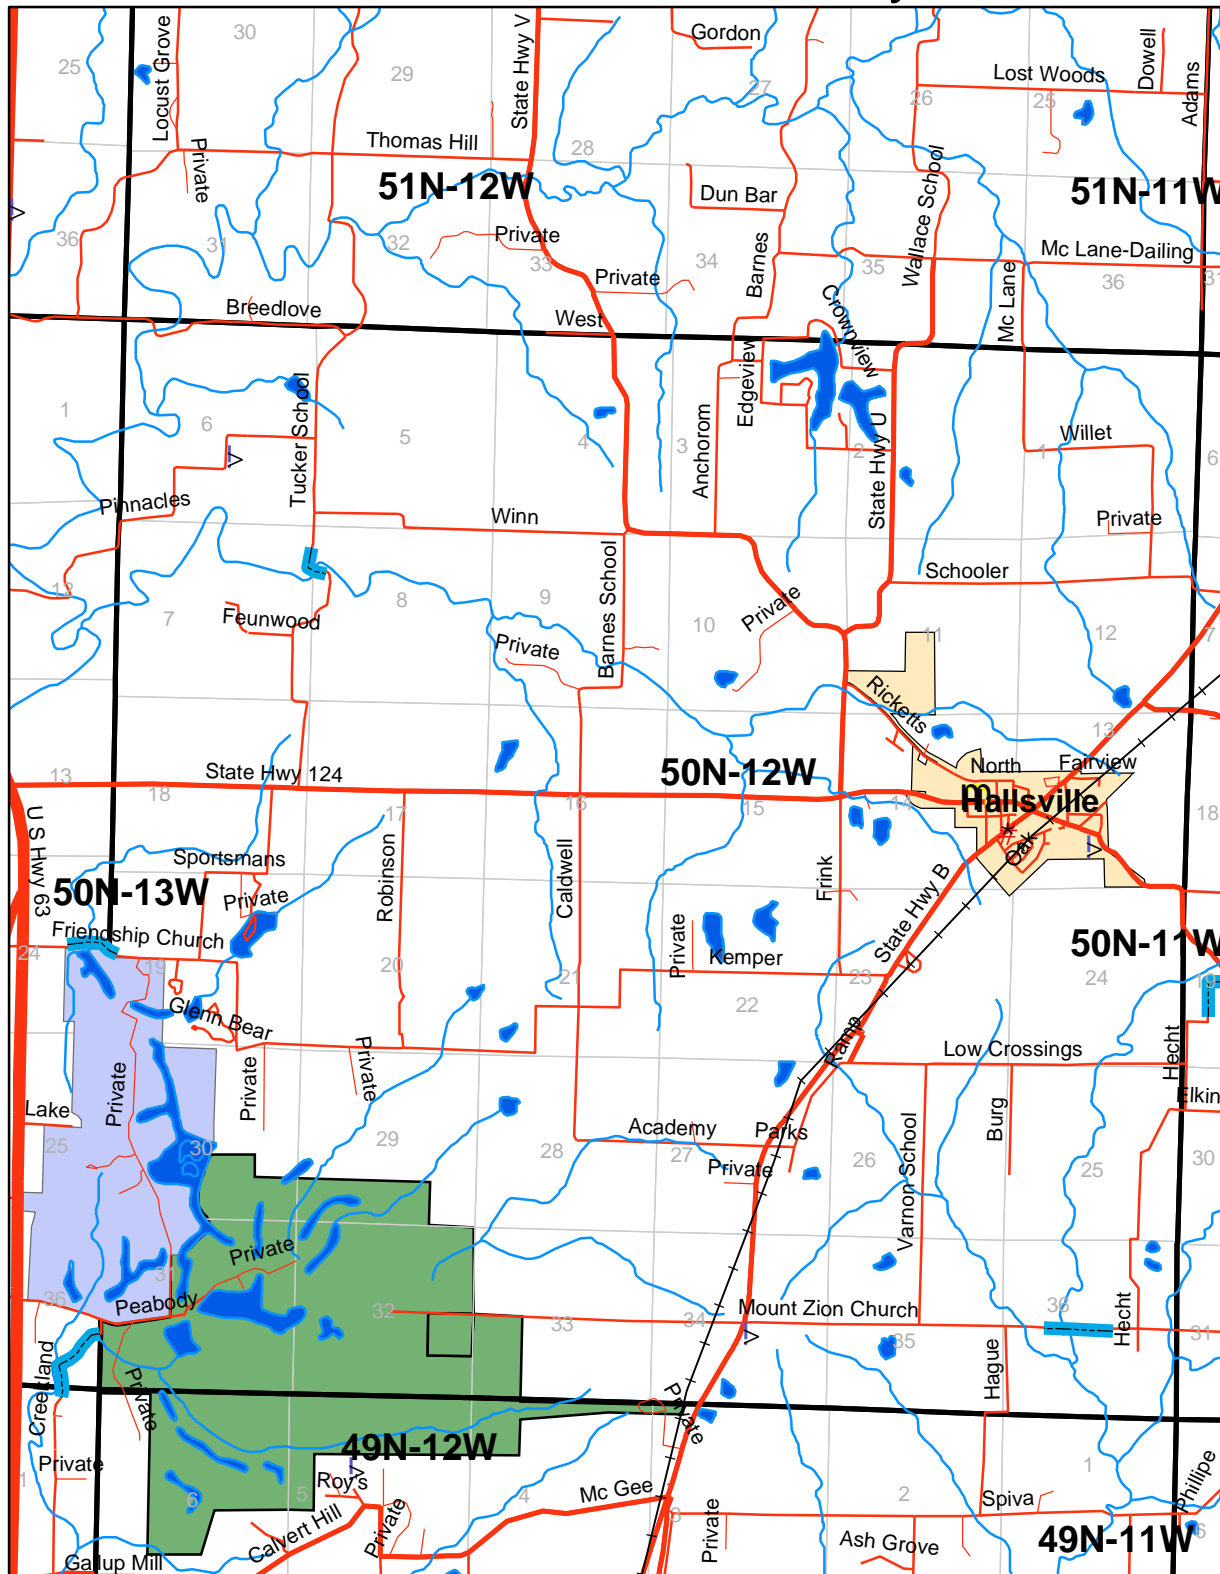

# Boone County

## Legend

- mo\_VOR
- Railroads
- Radio Towers**
  - Unknown
  - TYPE**
    - broadcast
    - cable
    - cell
    - radio
- School\_Buildings
- Fire\_Stations
- City Boundary
- MDC
- <all other values>
- TYPE**
  - County Rd
  - County Rd Paved
  - Interstate
  - Private
  - State Hwy
  - U S Hwy
  - MUproperties
  - moDNR
  - Earth Quake Faults
  - County Boundaries
  - Floodable Roads
  - Airports
  - mo\_airspace700
  - moUSFS