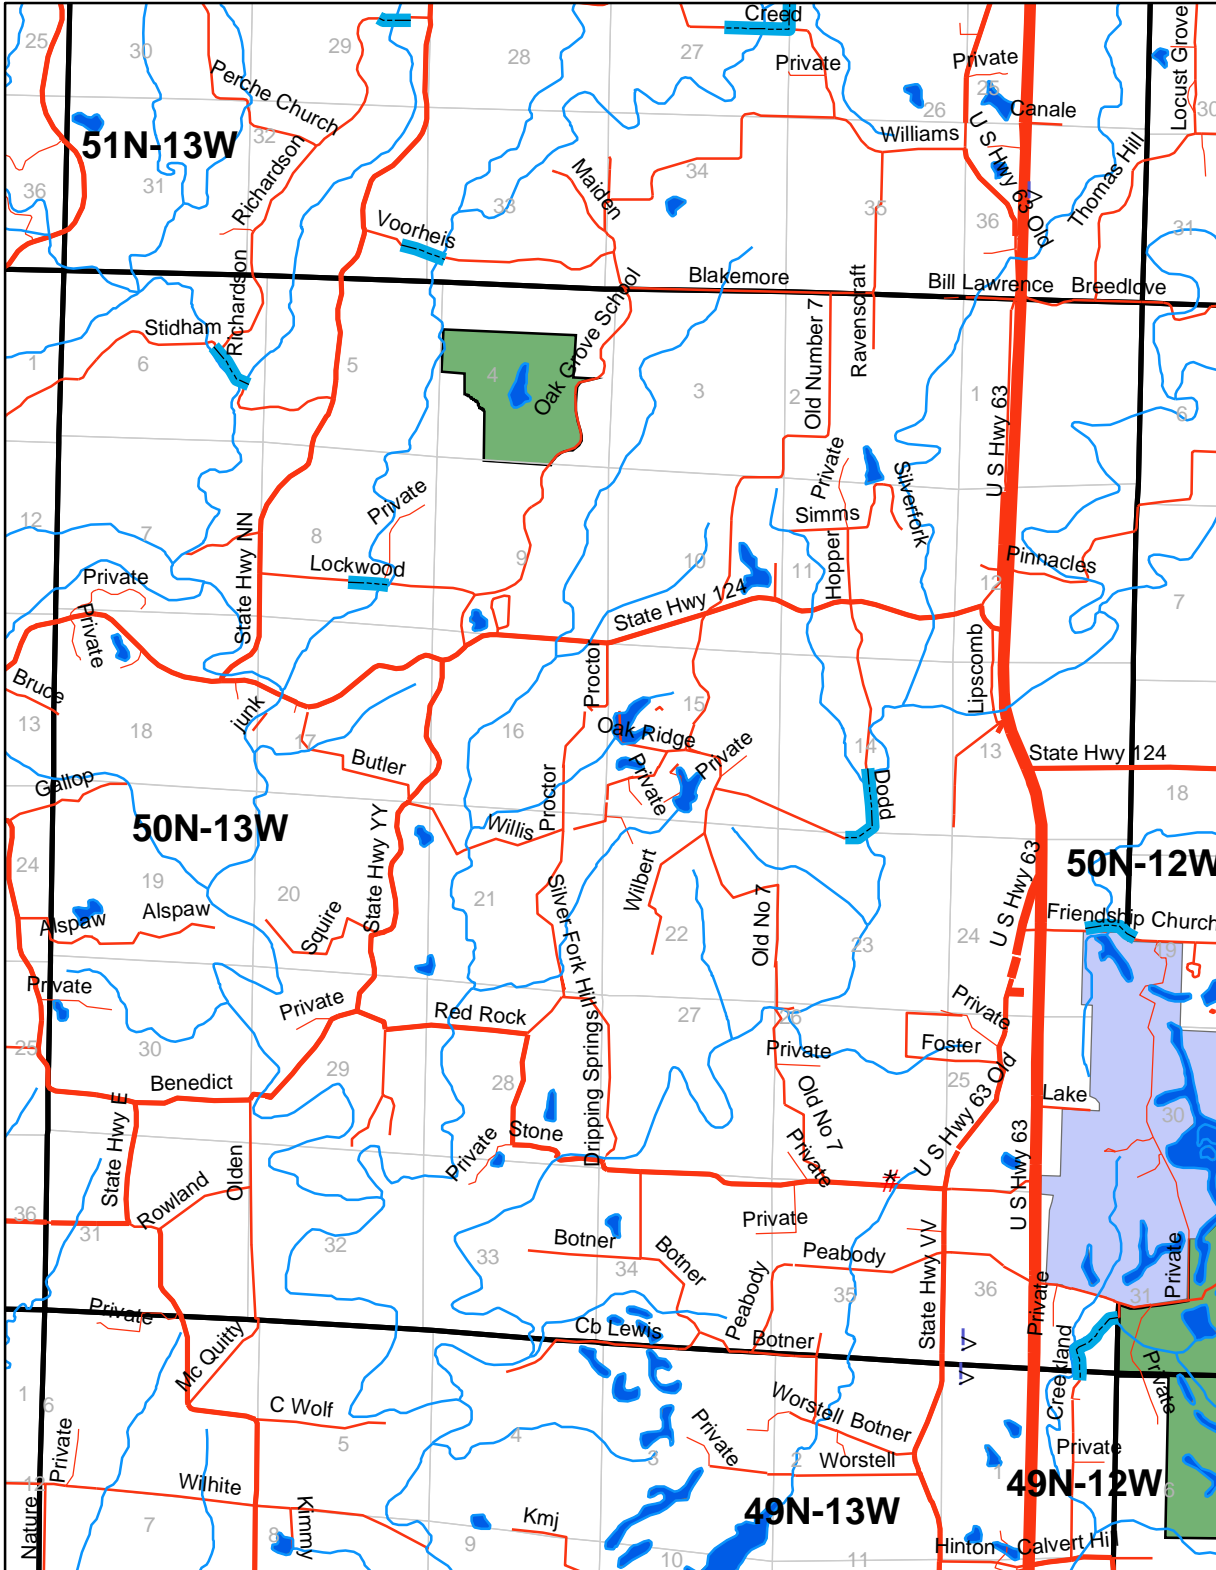

# Boone County

## Legend

- mo\_VOR
- Railroads
- Radio Towers**
- Unknown
- TYPE**
- broadcast
- cable
- cell
- radio
- School\_Buildings
- Fire\_Stations
- City Boundary
- MDC
- <all other values>
- TYPE**
- County Rd
- County Rd Paved
- Interstate
- Private
- State Hwy
- U S Hwy
- MUproperties
- moDNR
- Earth Quake Faults
- County Boundaries
- Floodable Roads
- Airports
- mo\_airspace700
- moUSFS