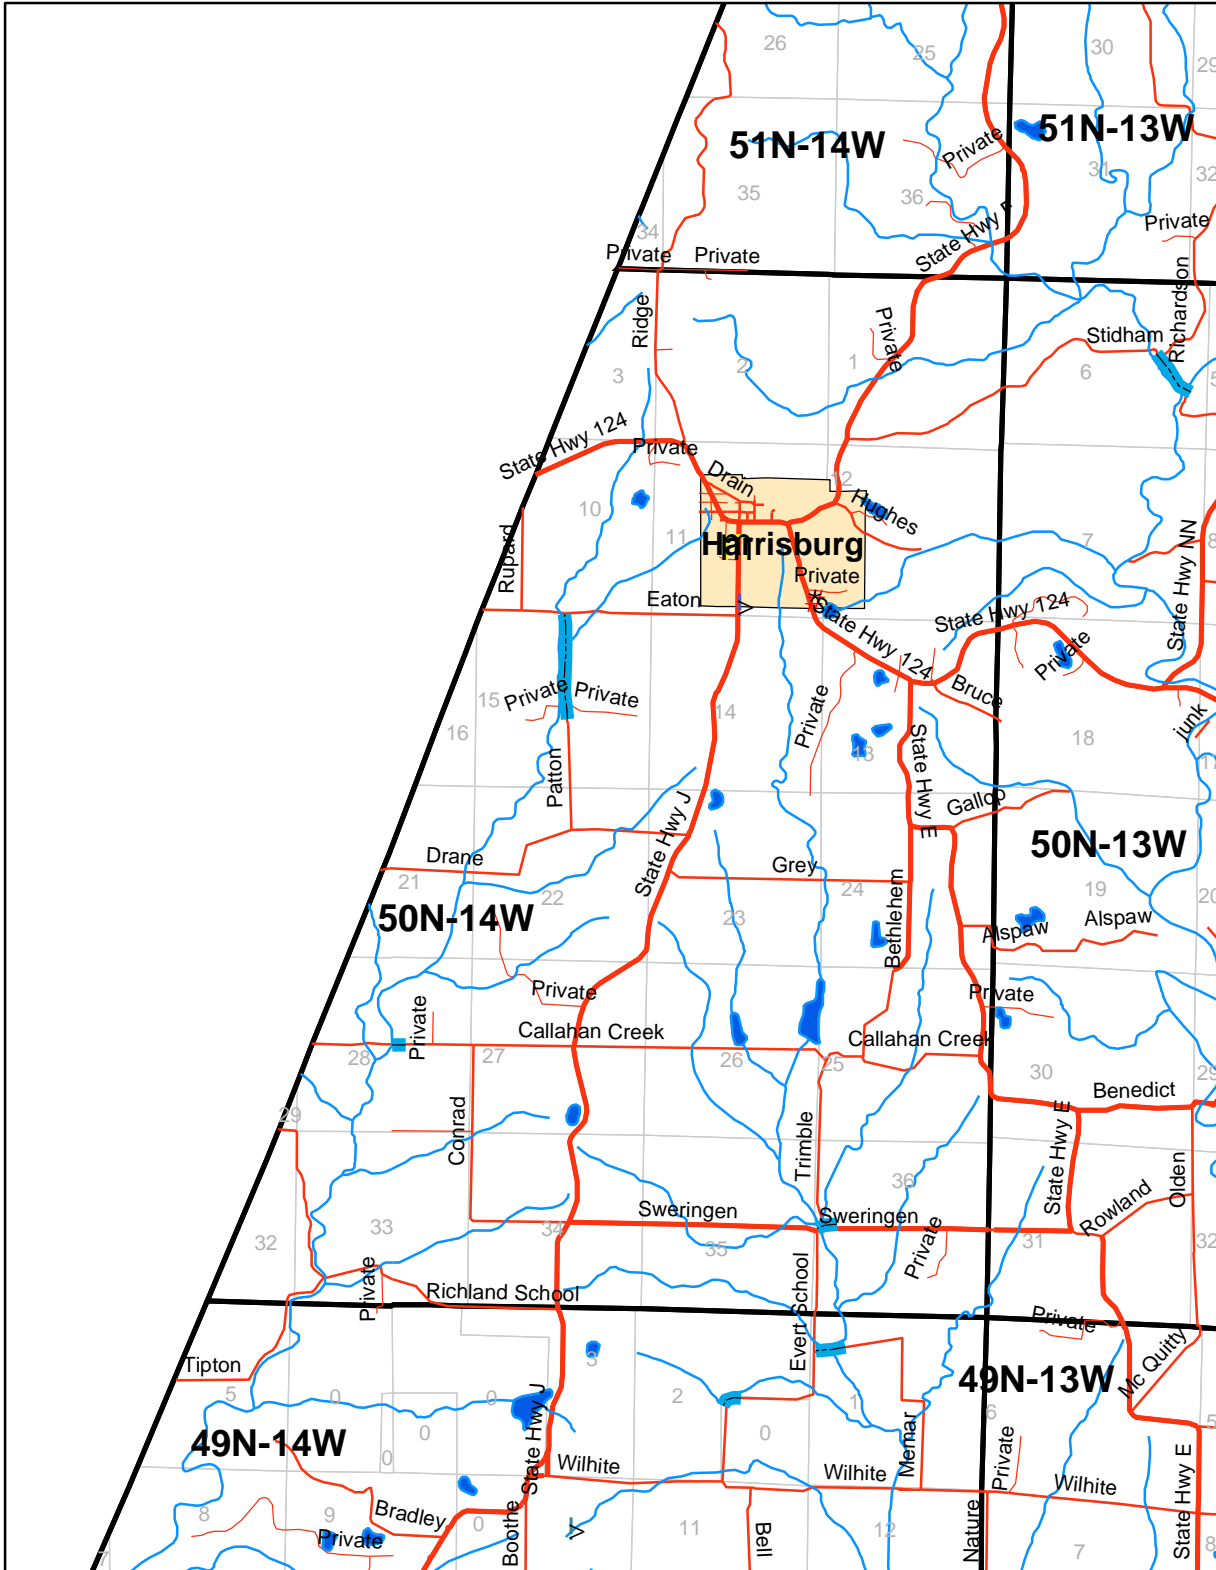

Boone County

Legend

- mo_VOR
- Railroads
- Radio Towers**
- Unknown
- TYPE**
- broadcast
- cable
- cell
- radio
- School_Buildings
- Fire_Stations
- City Boundary
- MDC
- <all other values>
- TYPE**
- County Rd
- County Rd Paved
- Interstate
- Private
- State Hwy
- U S Hwy
- MUproperties
- moDNR
- Earth Quake Faults
- County Boundaries
- Floodable Roads
- Airports
- mo_airspace700
- moUSFS