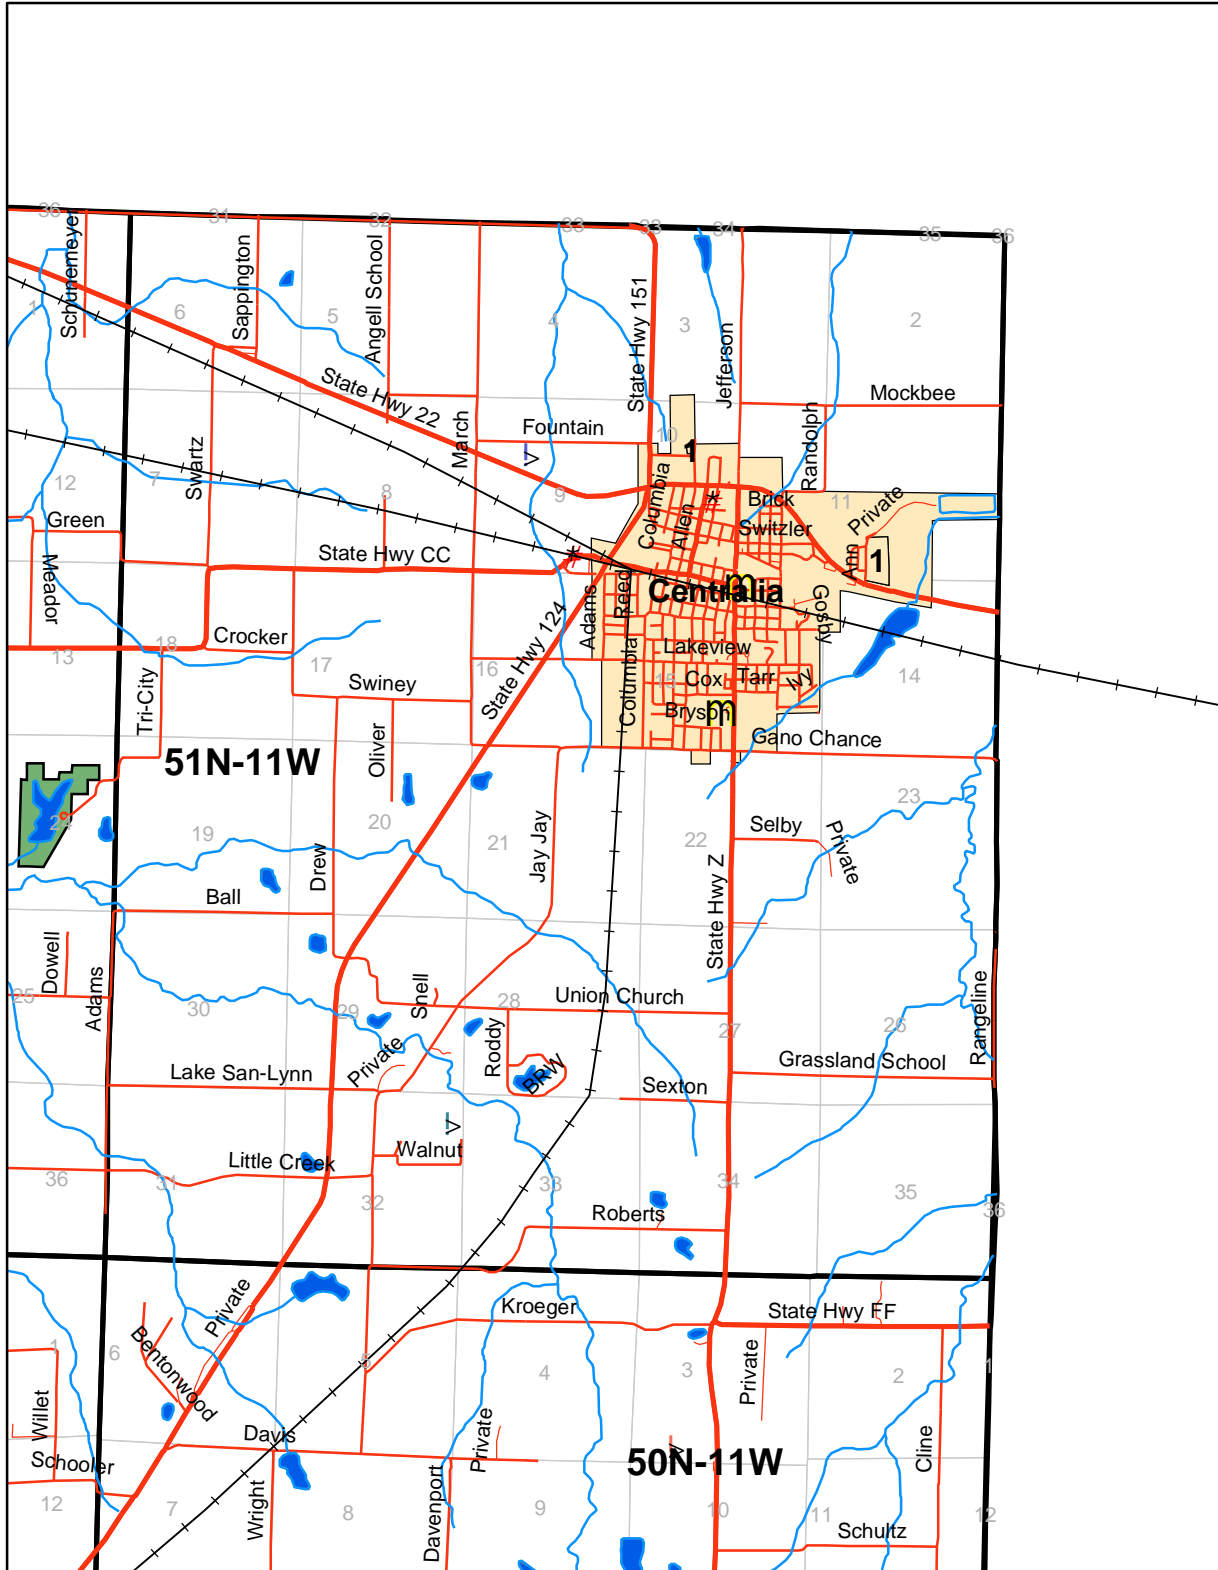

# Boone County

## Legend

- ! mo\_VOR
- Railroads
- Radio Towers**
- Unknown
- TYPE**
- broadcast
- cable
- cell
- radio
- School\_Buildings
- Fire\_Stations
- City Boundary
- MDC
- <all other values>
- TYPE**
- County Rd
- County Rd Paved
- Interstate
- Private
- State Hwy
- U S Hwy
- MUproperties
- moDNR
- Earth Quake Faults
- County Boundaries
- Floodable Roads
- Airports
- mo\_airspace700
- moUSFS