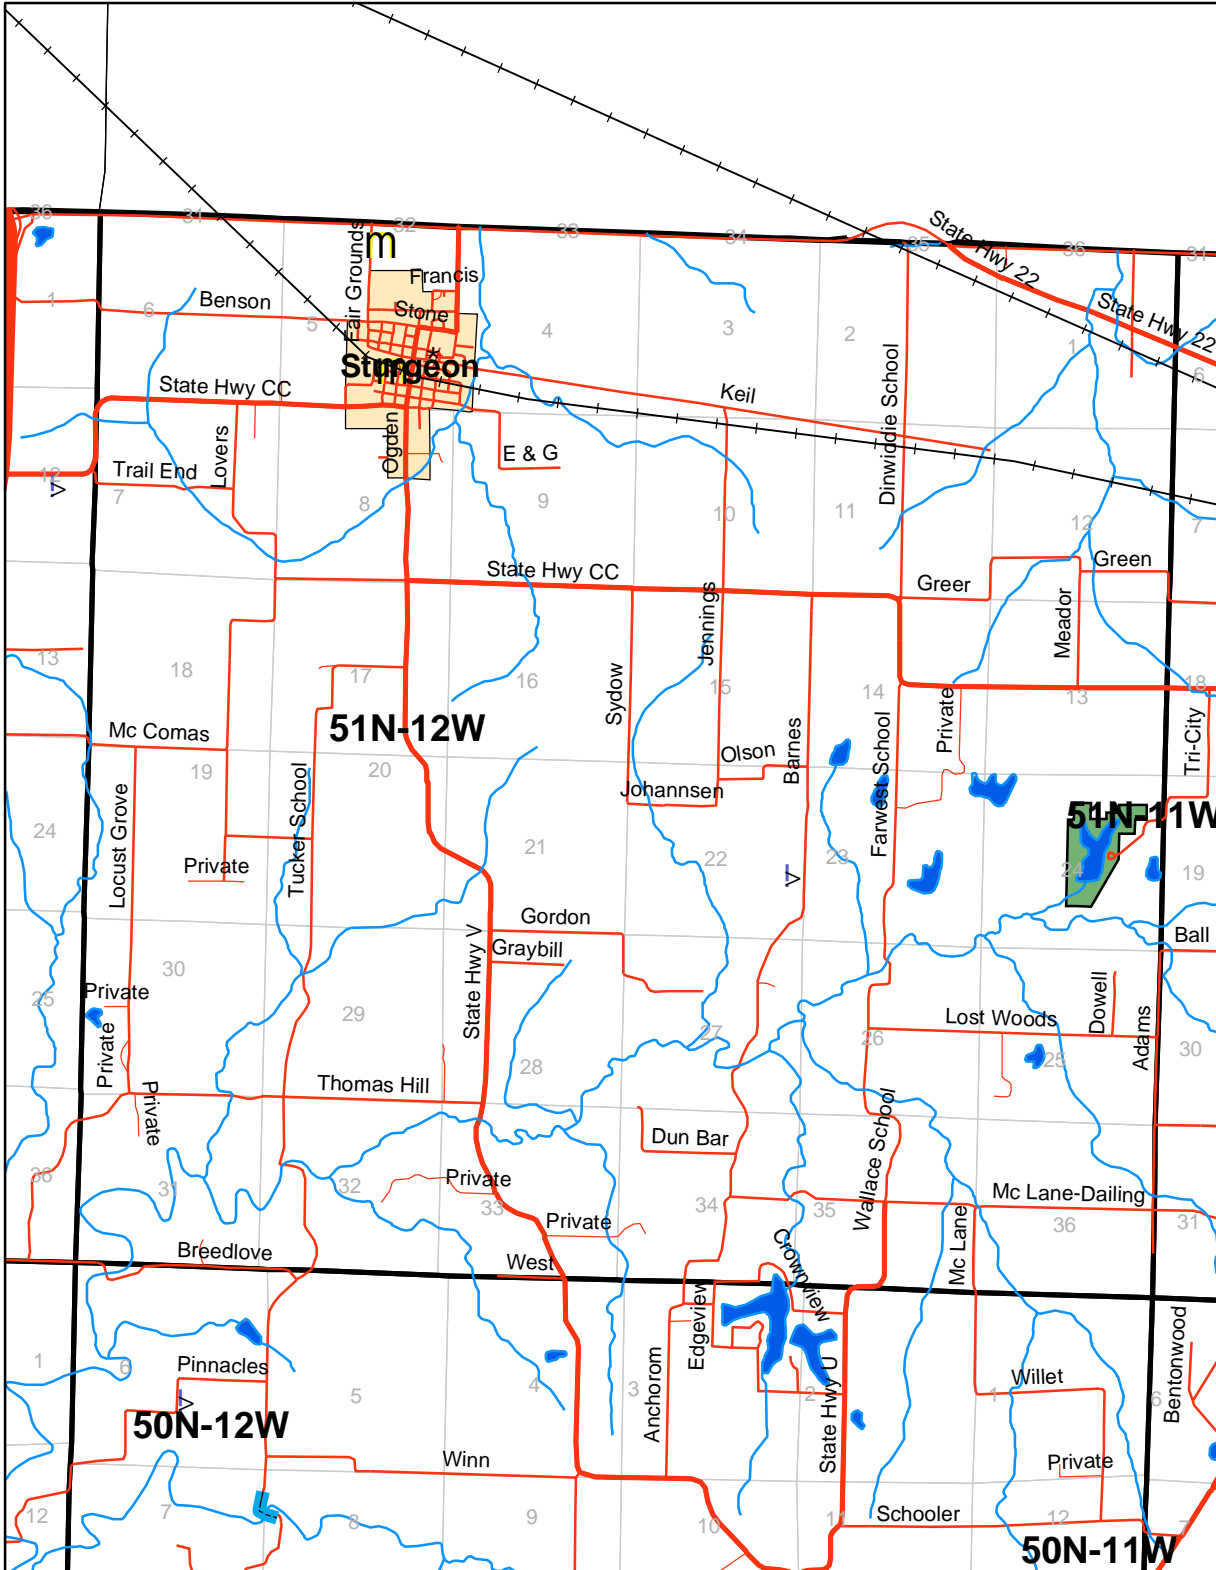

# Boone County

## Legend

- mo\_VOR
- Railroads
- Radio Towers**
- Unknown
- TYPE**
- broadcast
- cable
- cell
- radio
- School\_Buildings
- Fire\_Stations
- City Boundary
- MDC
- <all other values>
- TYPE**
- County Rd
- County Rd Paved
- Interstate
- Private
- State Hwy
- U S Hwy
- MUproperties
- moDNR
- Earth Quake Faults
- County Boundaries
- Floodable Roads
- Airports
- mo\_airspace700
- moUSFS