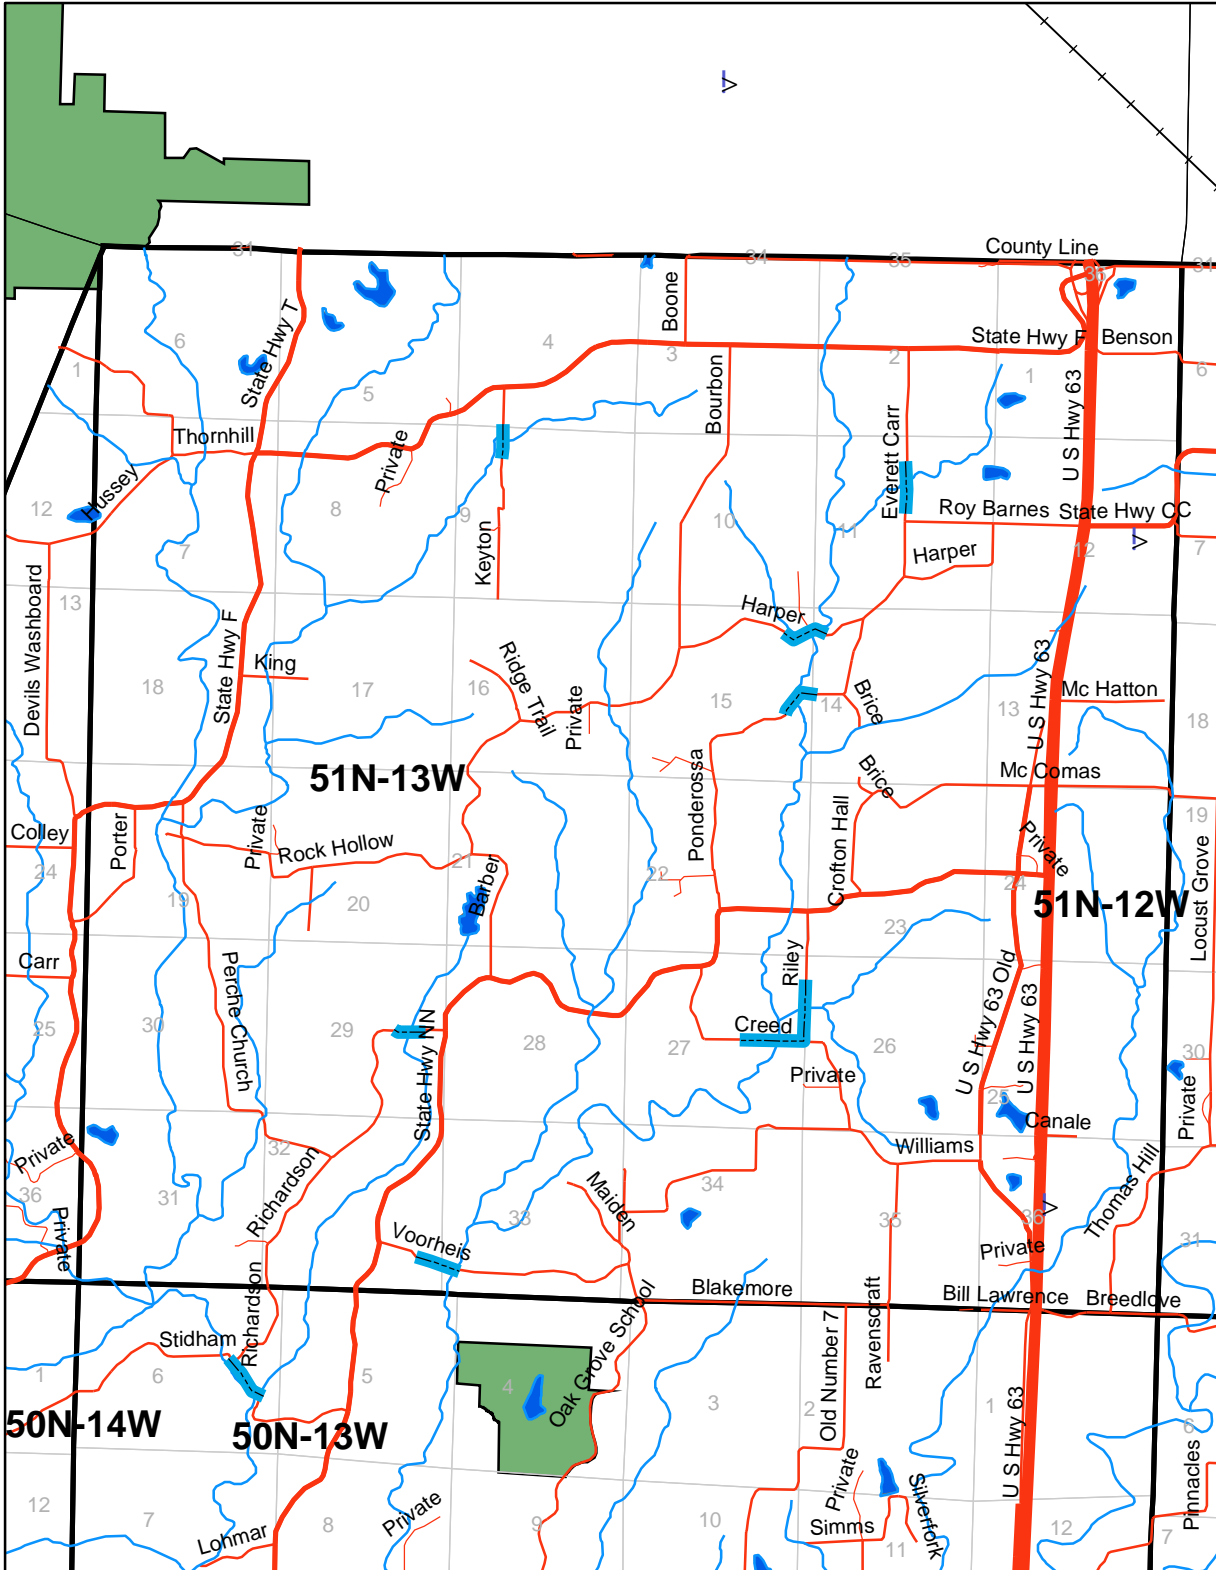

# Boone County

- Legend**
- mo\_VOR
  - Railroads
  - Radio Towers**
  - Unknown
  - TYPE**
  - broadcast
  - cable
  - cell
  - radio
  - School\_Buildings
  - Fire\_Stations
  - City Boundary
  - MDC
  - <all other values>
  - TYPE**
  - County Rd
  - County Rd Paved
  - Interstate
  - Private
  - State Hwy
  - U S Hwy
  - MUproperties
  - moDNR
  - Earth Quake Faults
  - County Boundaries
  - Floodable Roads
  - Airports
  - mo\_airspace700
  - moUSFS

by David Larsen KC0SVH  
July 11, 2005