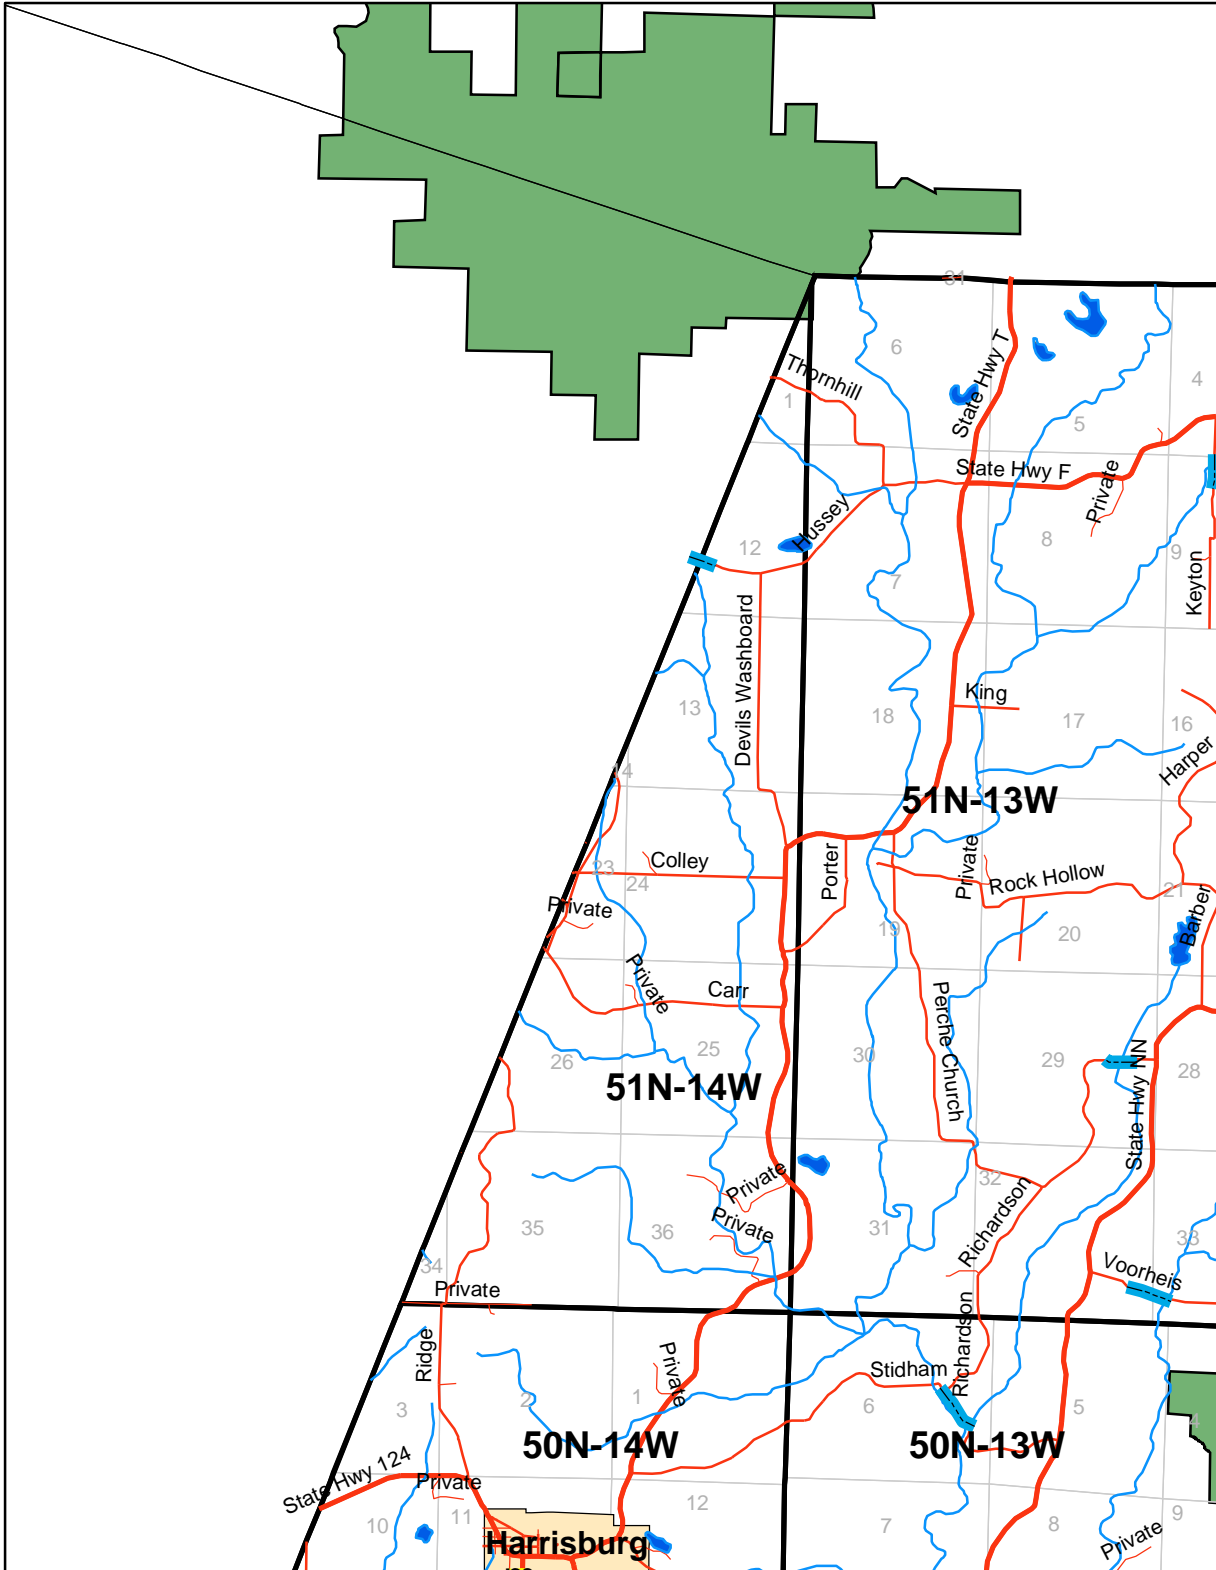

Boone County

Legend

- mo_VOR
- Railroads
- Radio Towers**
- Unknown
- TYPE**
- broadcast
- cable
- cell
- radio
- School_Buildings
- Fire_Stations
- City Boundary
- MDC
- <all other values>
- TYPE**
- County Rd
- County Rd Paved
- Interstate
- Private
- State Hwy
- U S Hwy
- MUproperties
- moDNR
- Earth Quake Faults
- County Boundaries
- Floodable Roads
- Airports
- mo_airspace700
- moUSFS